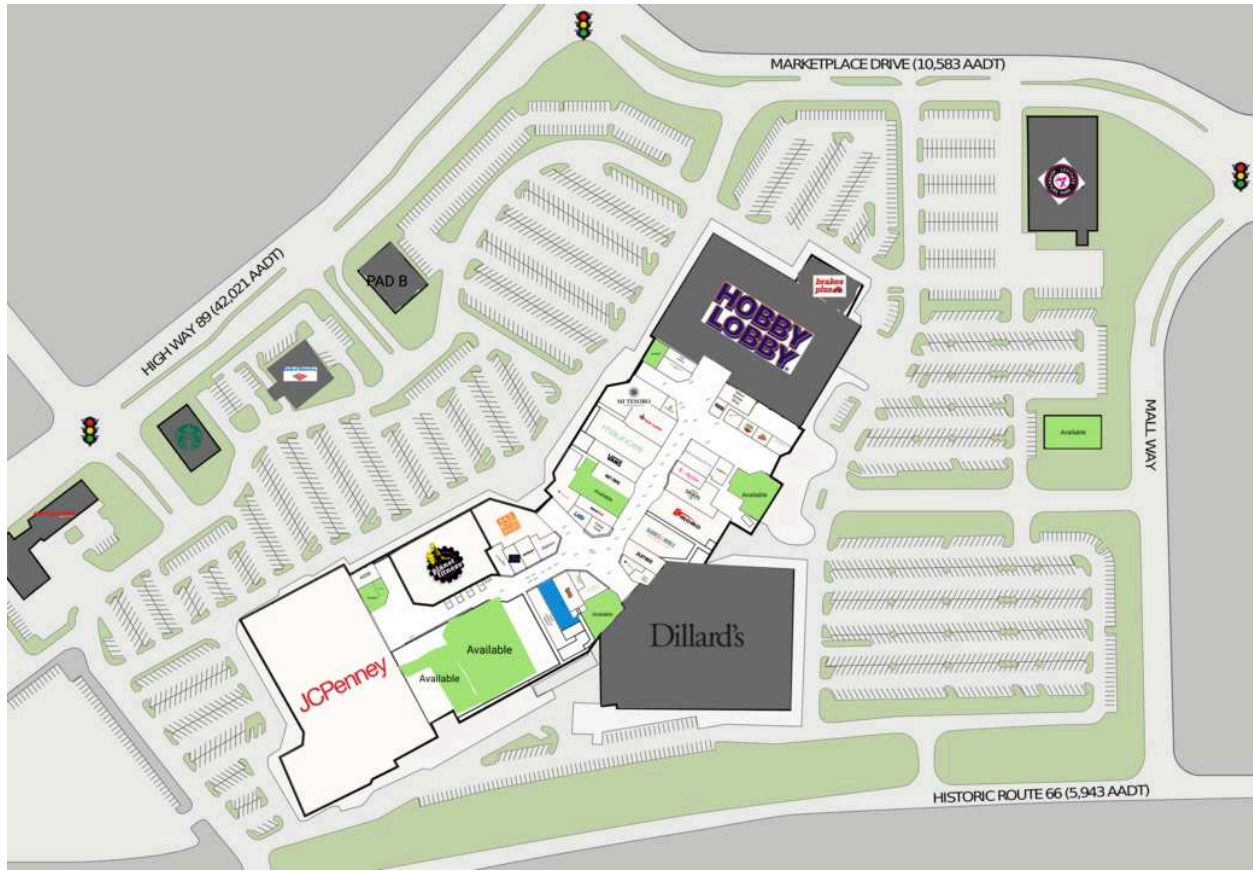

Flagstaff Mall

A003 AVAILABLE	1,266 SF	AVAILABLE AVAILABLE	4,271 SF
A006 AVAILABLE	569 SF	B022 Cutting Edge	1,537 SF
A008 Coconino County and Voter Services	1,352 SF	B024 Twisted Threads and Collectibles	1,050 SF
ANCH01 JCPenney	66,804 SF	B026 TCC - Verizon	1,341 SF
ANCH01A JCPenney Beauty		B030 Claire's	1,499 SF
ANCH01B JCPenney Salon		B038 Rack Room Shoes	6,606 SF
ANCH02 Dillard's	71,110 SF	C002 VisionWorks	3,792 SF
ANCH03 Hobby Lobby	66,098 SF	C004 Lids	972 SF
ANCH04 AVAILABLE	16,527 SF	C010 Dubai Gold	1,065 SF
ANCH05 Planet Fitness	17,168 SF	C012 Game Stop	1,526 SF
AUX 1 Mattress Firm		C016 Hot Topic	1,689 SF
AUX 2 Bank of America		C018 Vans	2,757 SF
AUX 3 Brakes Plus		C020 Maurices	6,021 SF
AUX 4 LEVITATE		C026 Foot Locker	3,959 SF