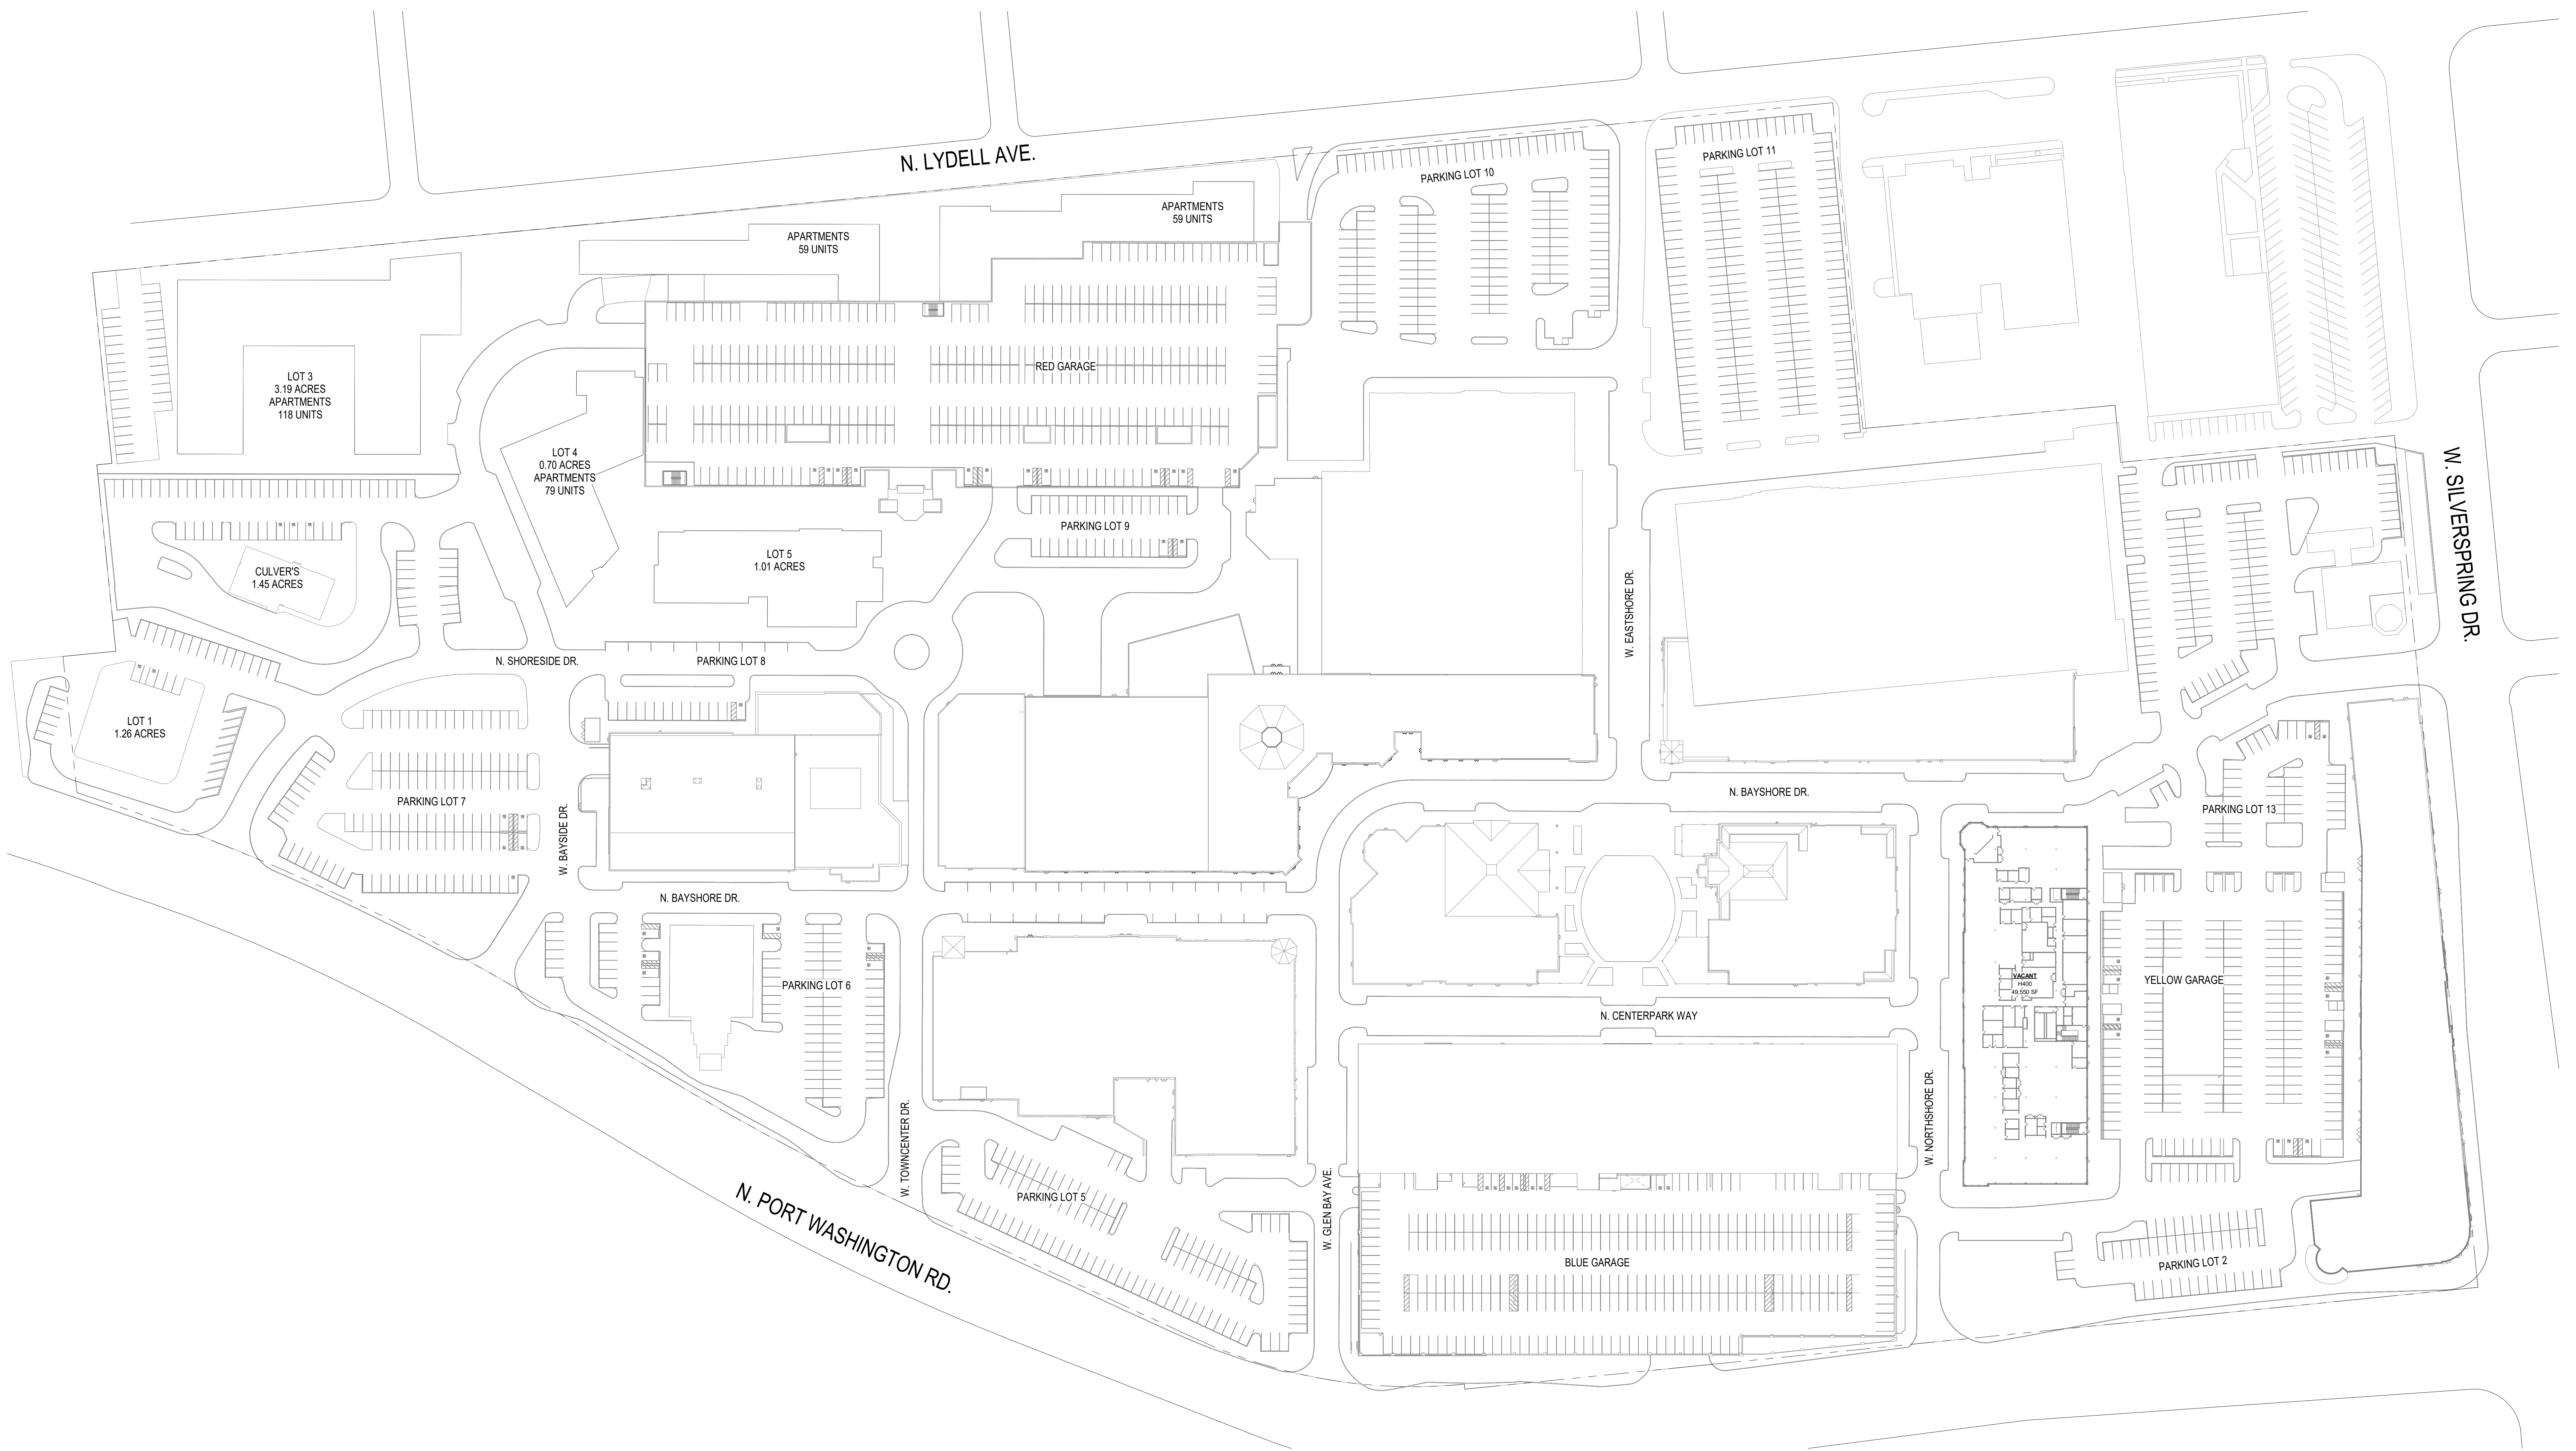

① Level 4
1/64" = 1'-0"

LEASING PLAN

Kahler Slater

**CYPRESS
BAYSHORE LEASING PLAN**

A104.2 | 04/17/23