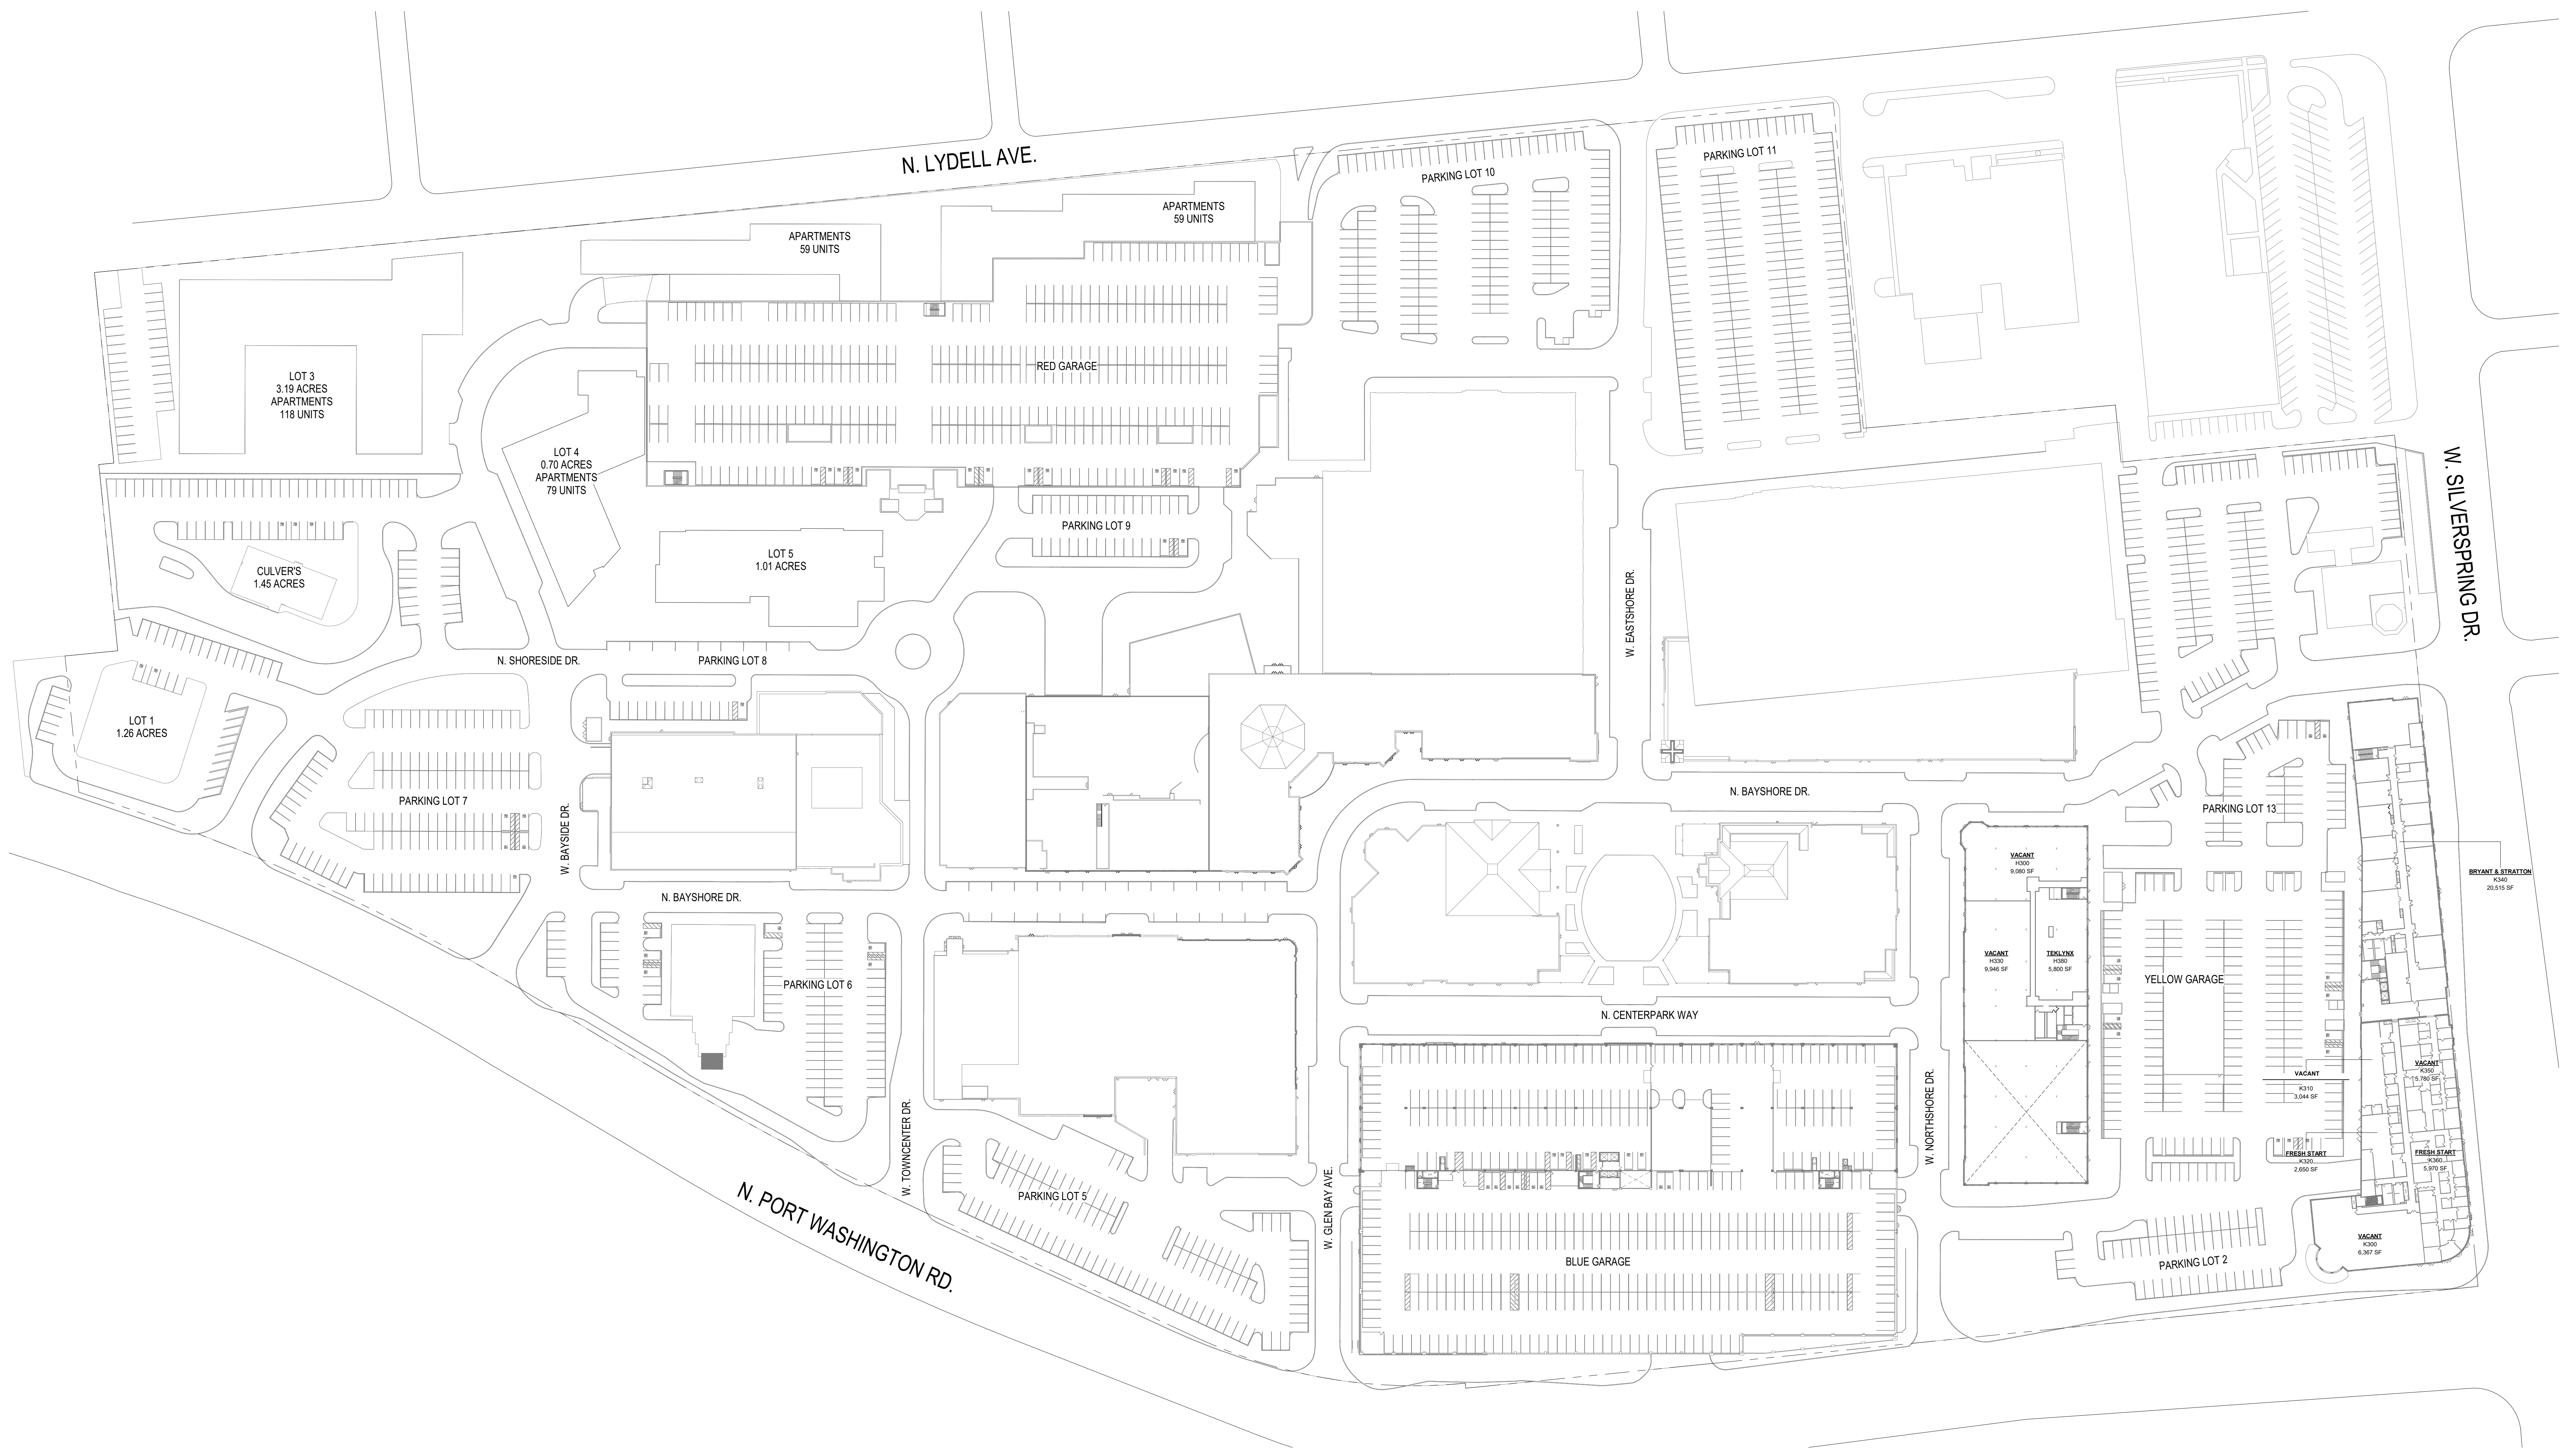

1 Level 1  
1/64" = 1'-0"

LEASING PLAN

① Level 2  
1/8" = 1'-0"

**LEASING PLAN**

**Kahler Slater**

**CYPRESS  
BAYSHORE LEASING PLAN**

 ① Level 3  
 1/64" = 1'-0"

① Level 4  
1/64" = 1'-0"