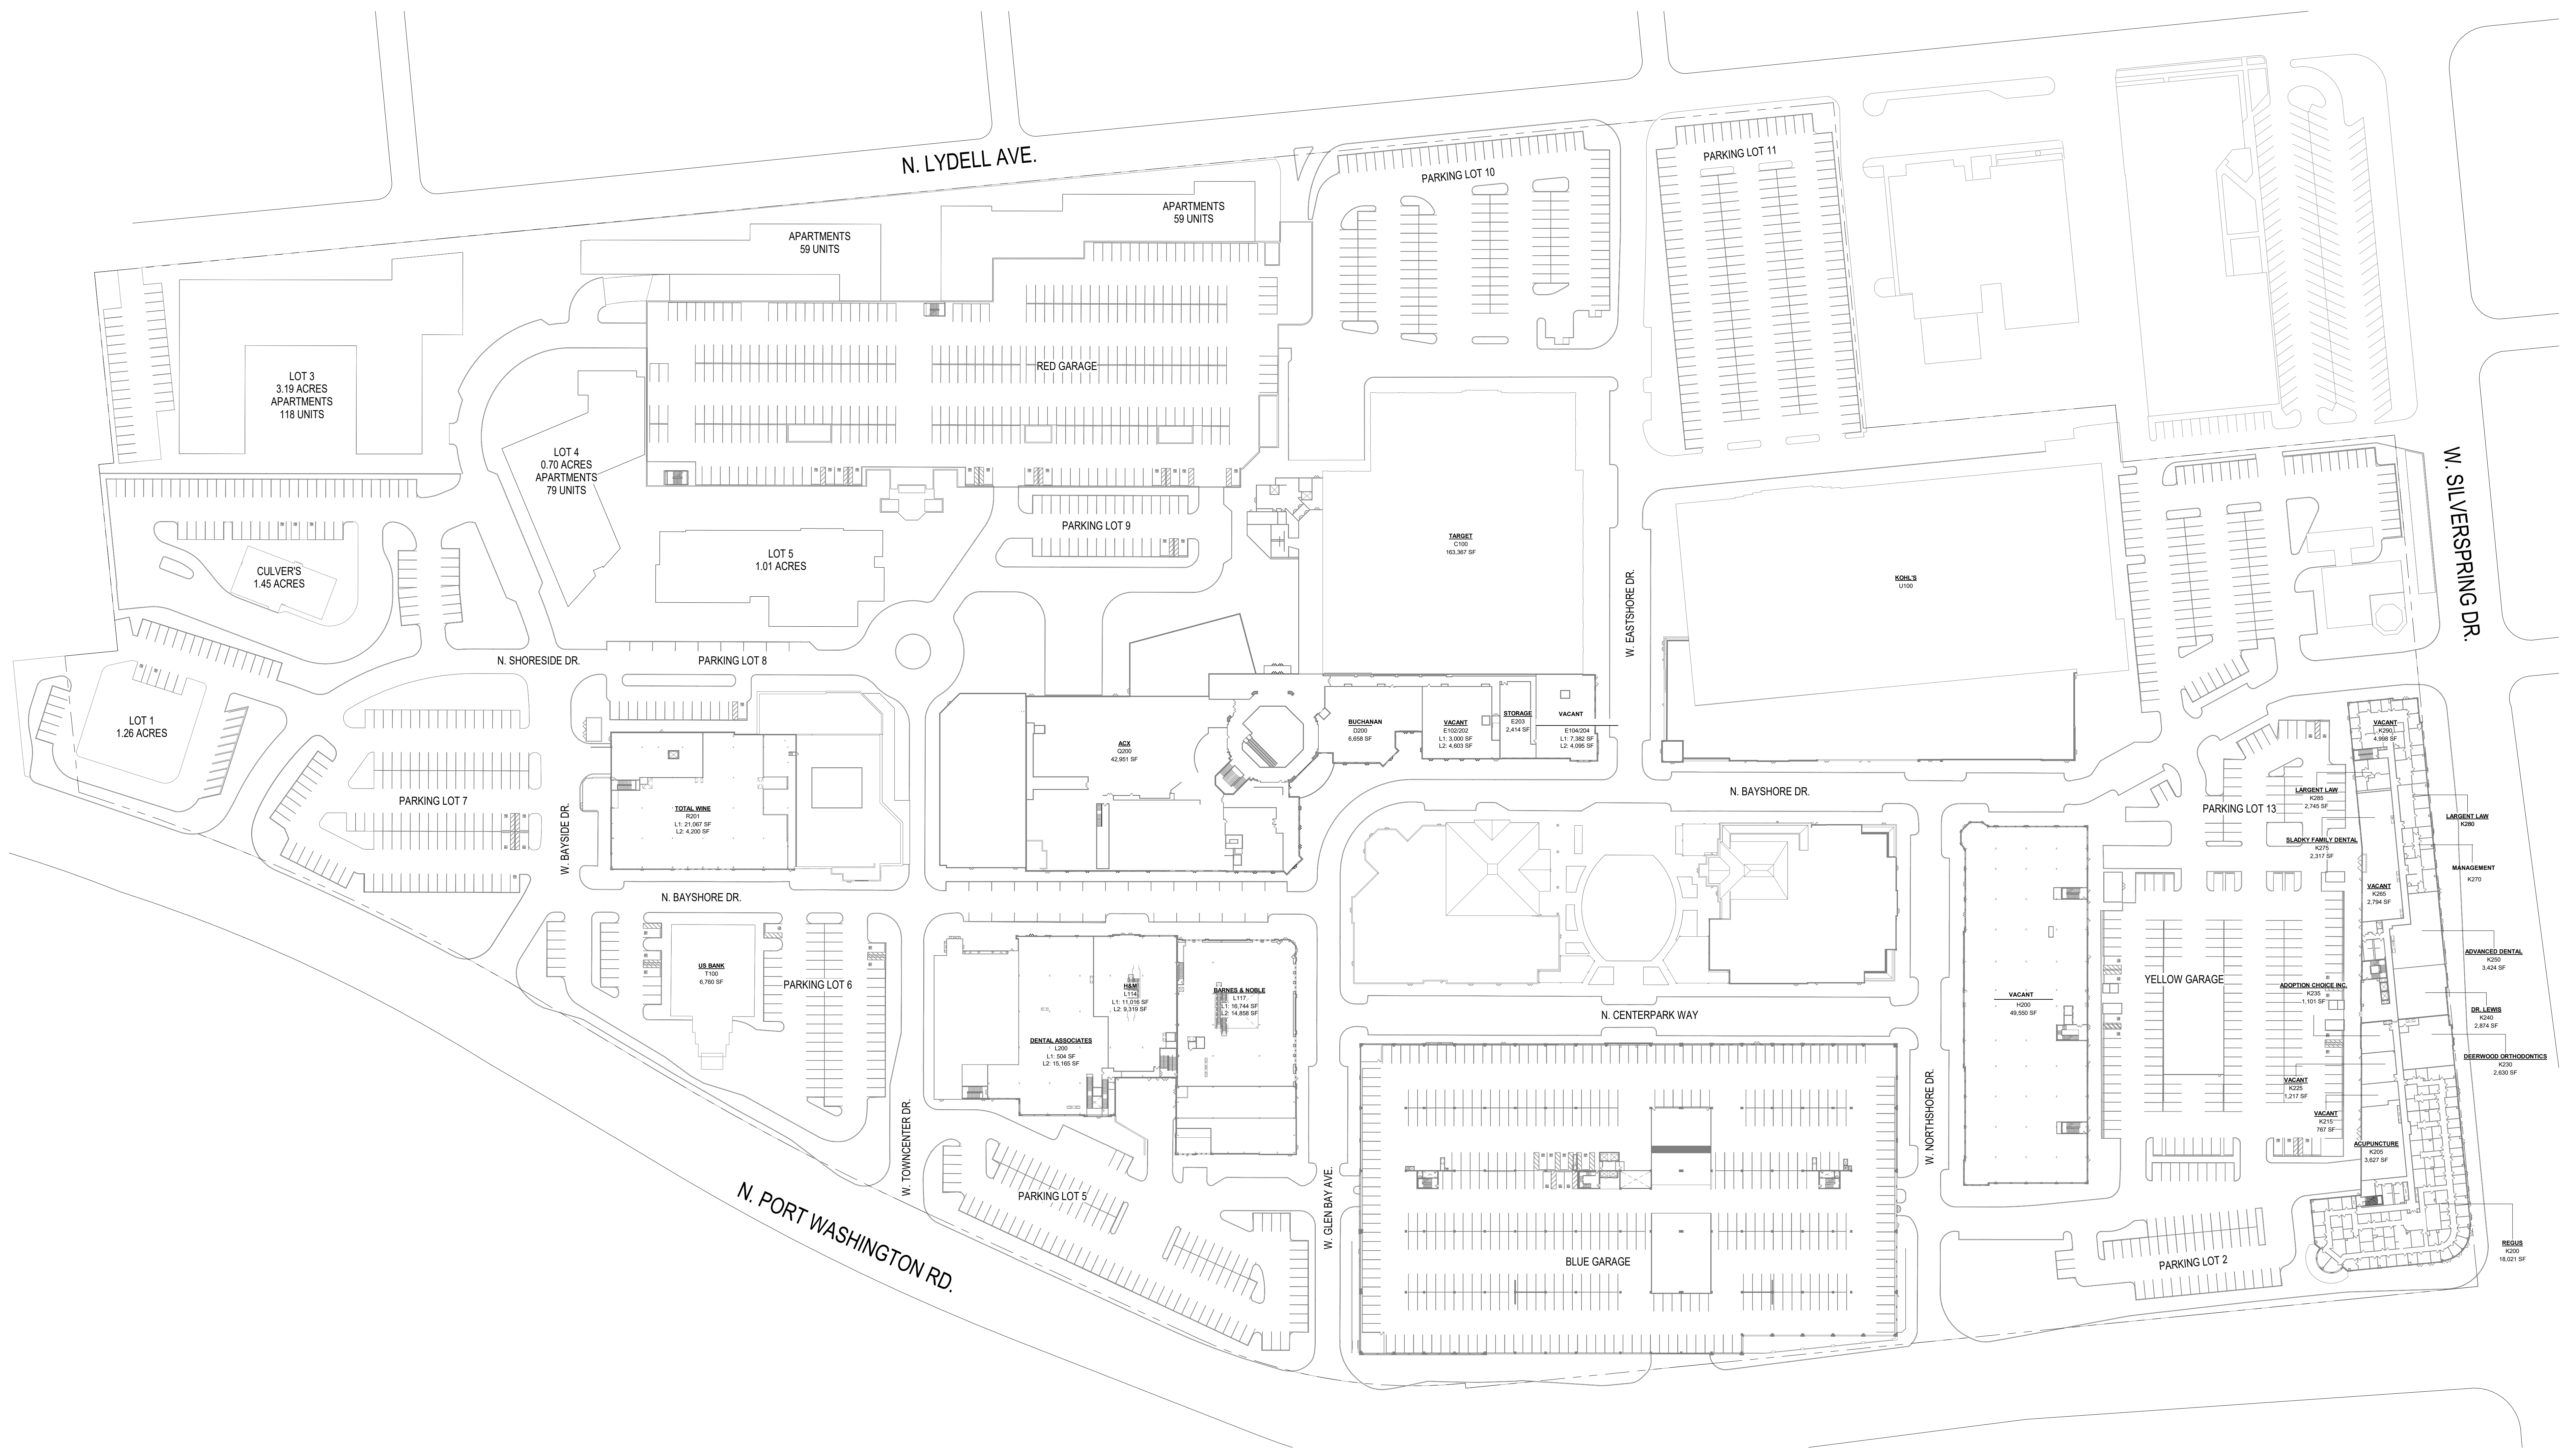

1 Level 1  
1/64" = 1'-0"

LEASING PLAN

① Level 2  
1/8" = 1'-0"

**LEASING PLAN**

**Kahler Slater**

**CYPRESS  
BAYSHORE LEASING PLAN**

 ① Level 3  
 1/64" = 1'-0"

① Level 4  
1/64" = 1'-0"