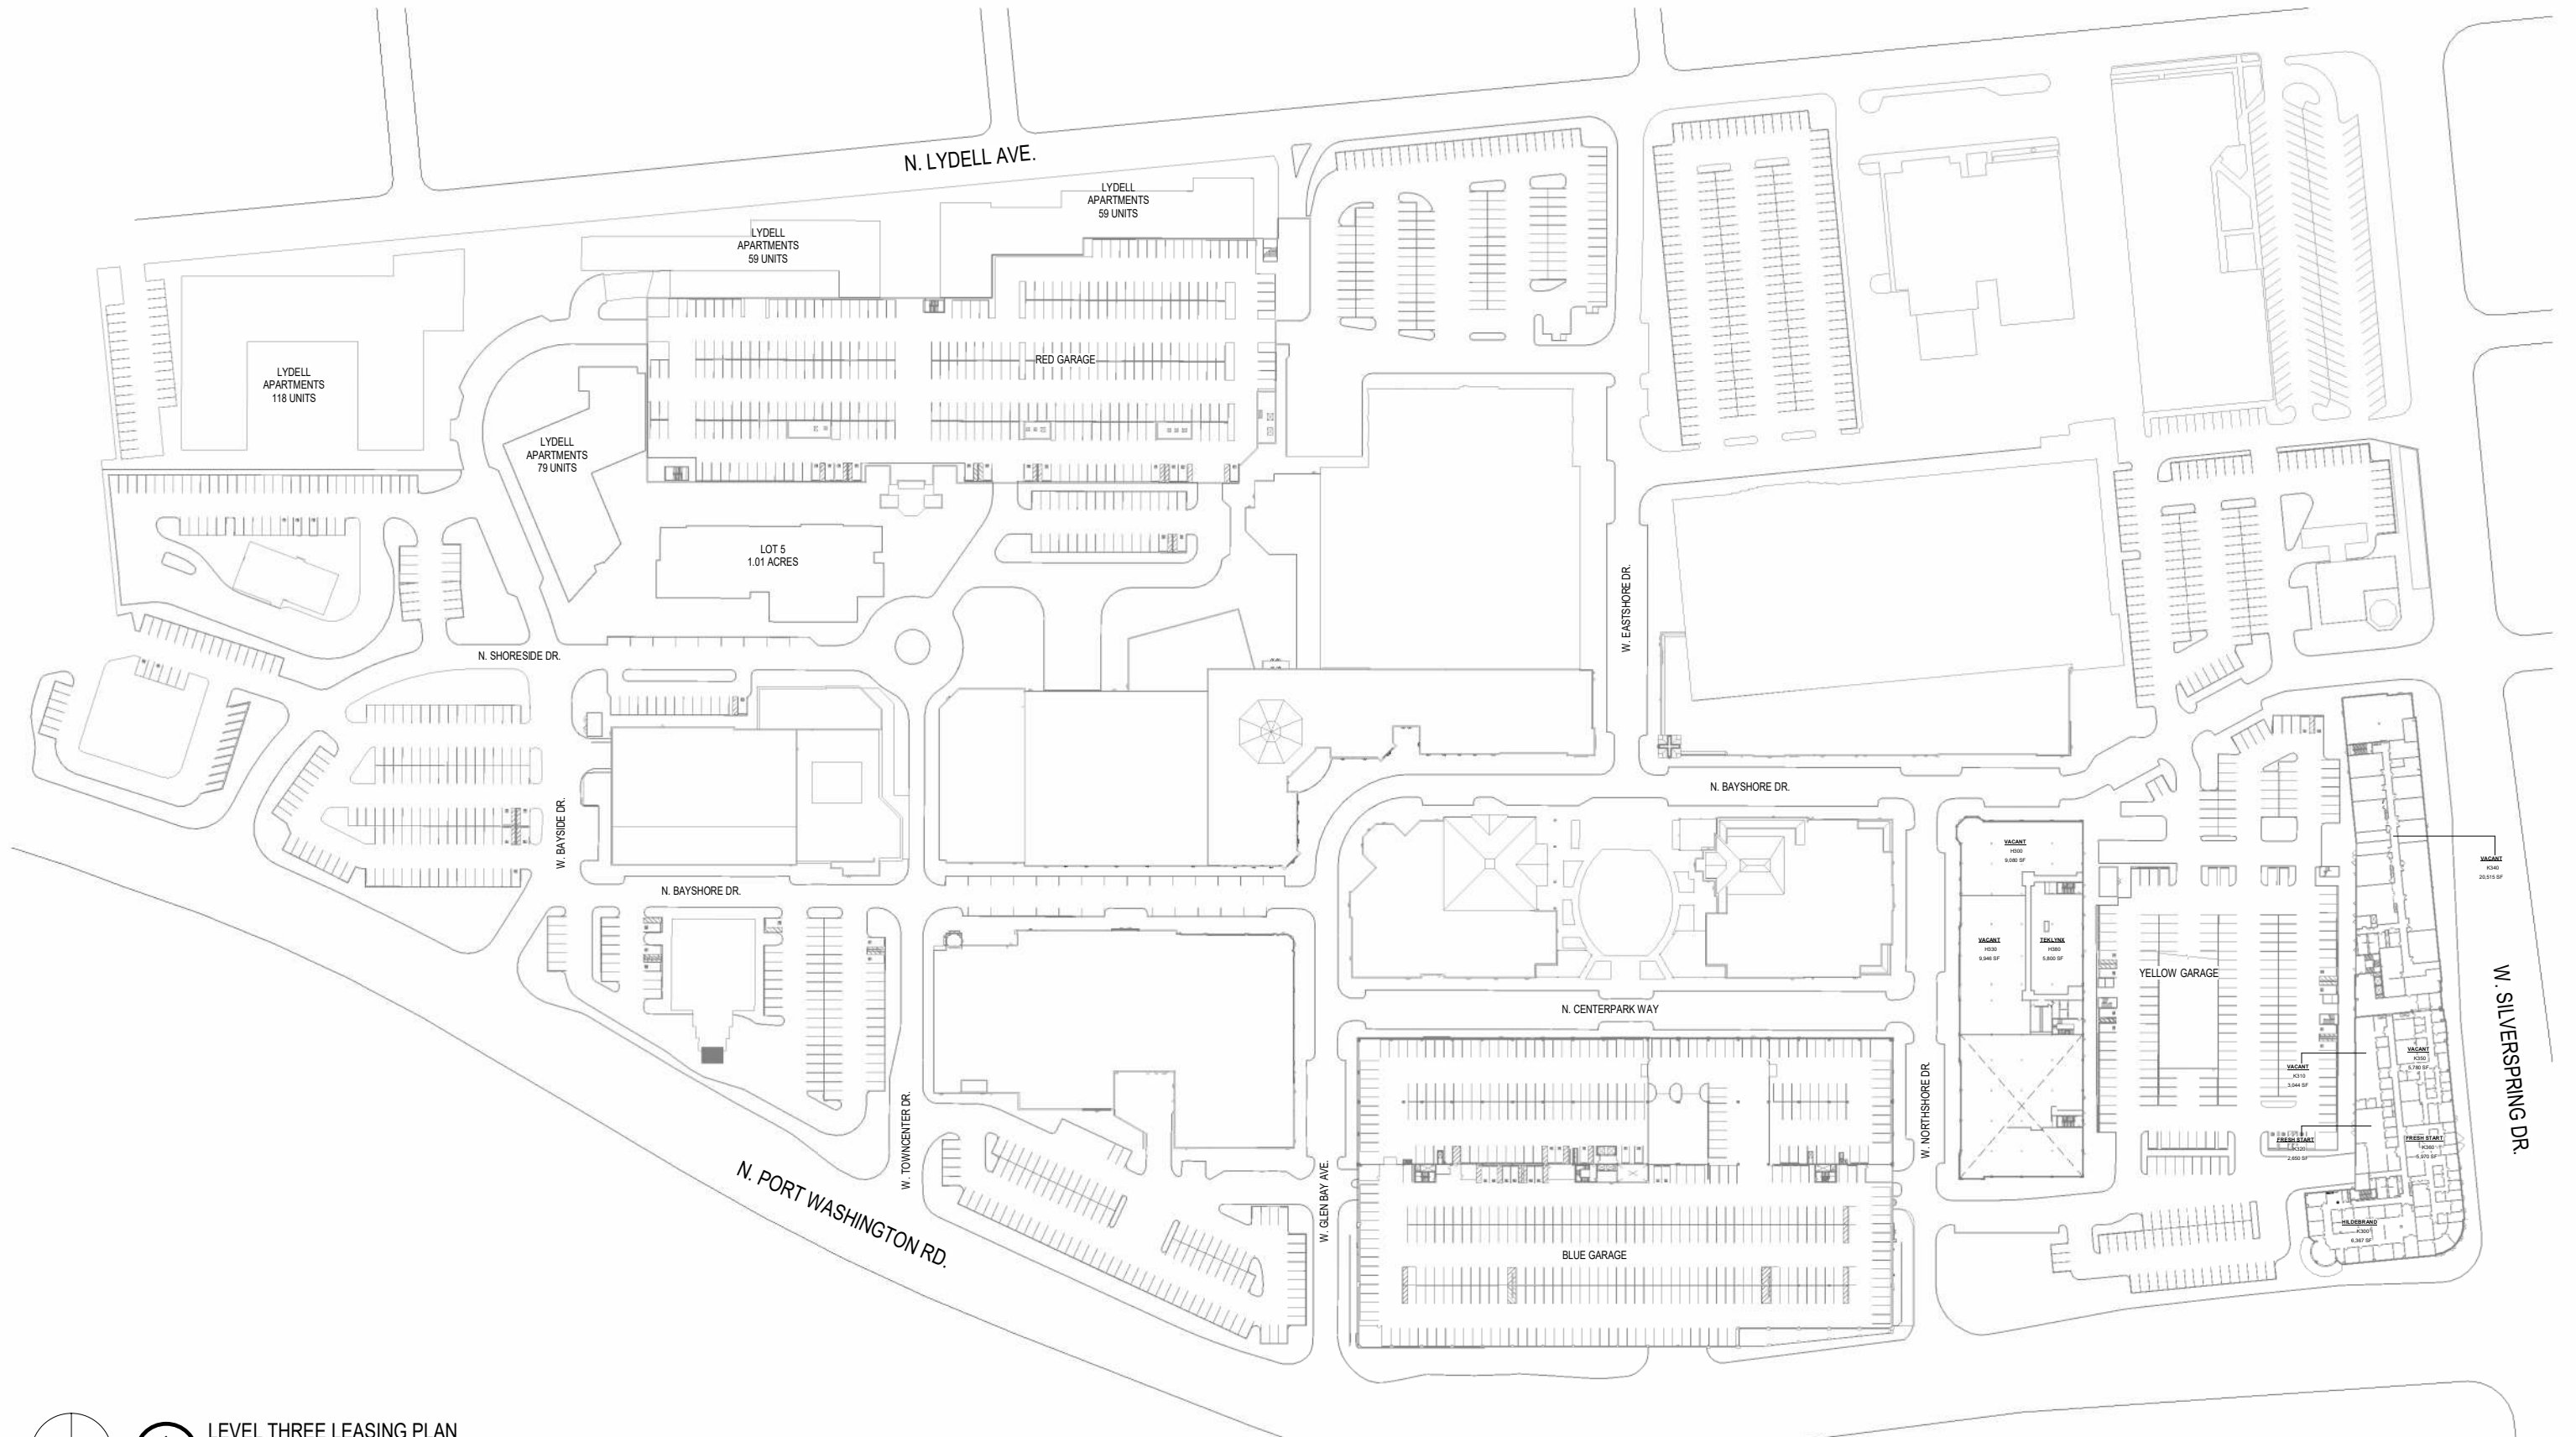

1

LEVEL THREE LEASING PLAN

1" = 160'-0"

LEASING PLAN

CYPRESS
BAYSHORE LEASING
PLAN

A103.1 | 10/21/24