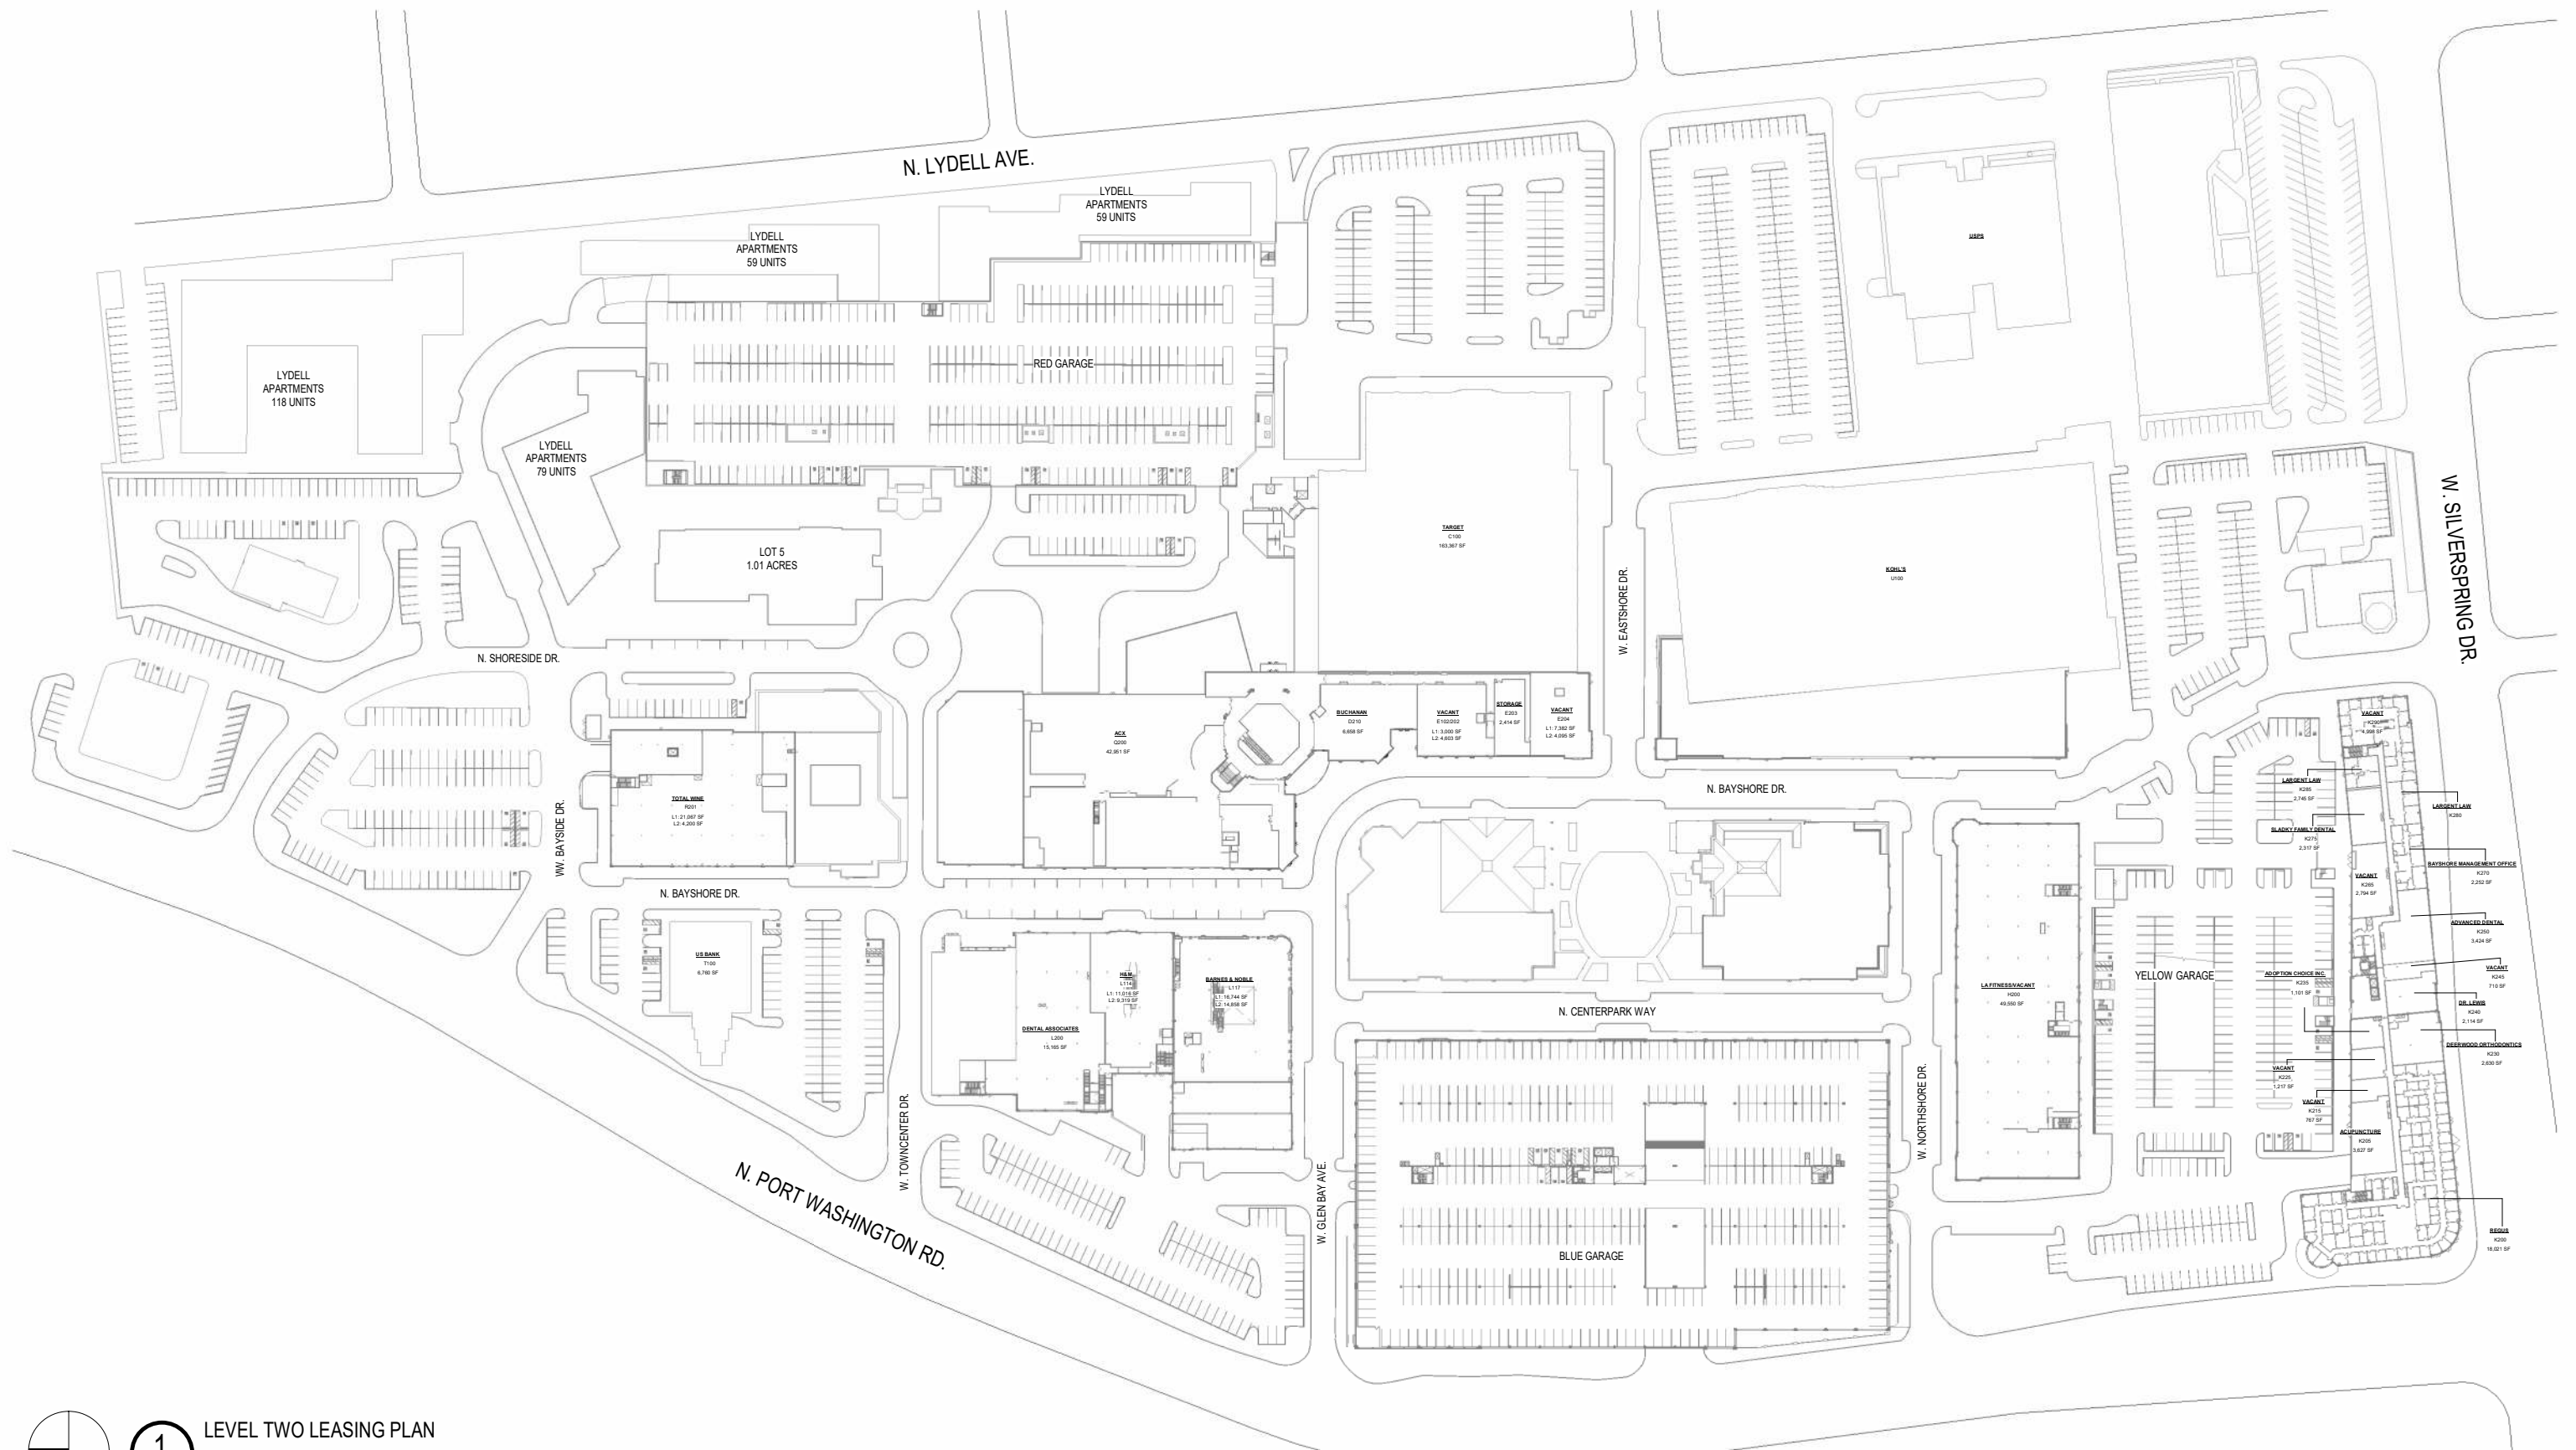

1

LEVEL TWO LEASING PLAN

1" = 160'-0"

LEASING PLAN

CYPRESS
BAYSHORE LEASING
PLAN

A102.1 | 10/21/24