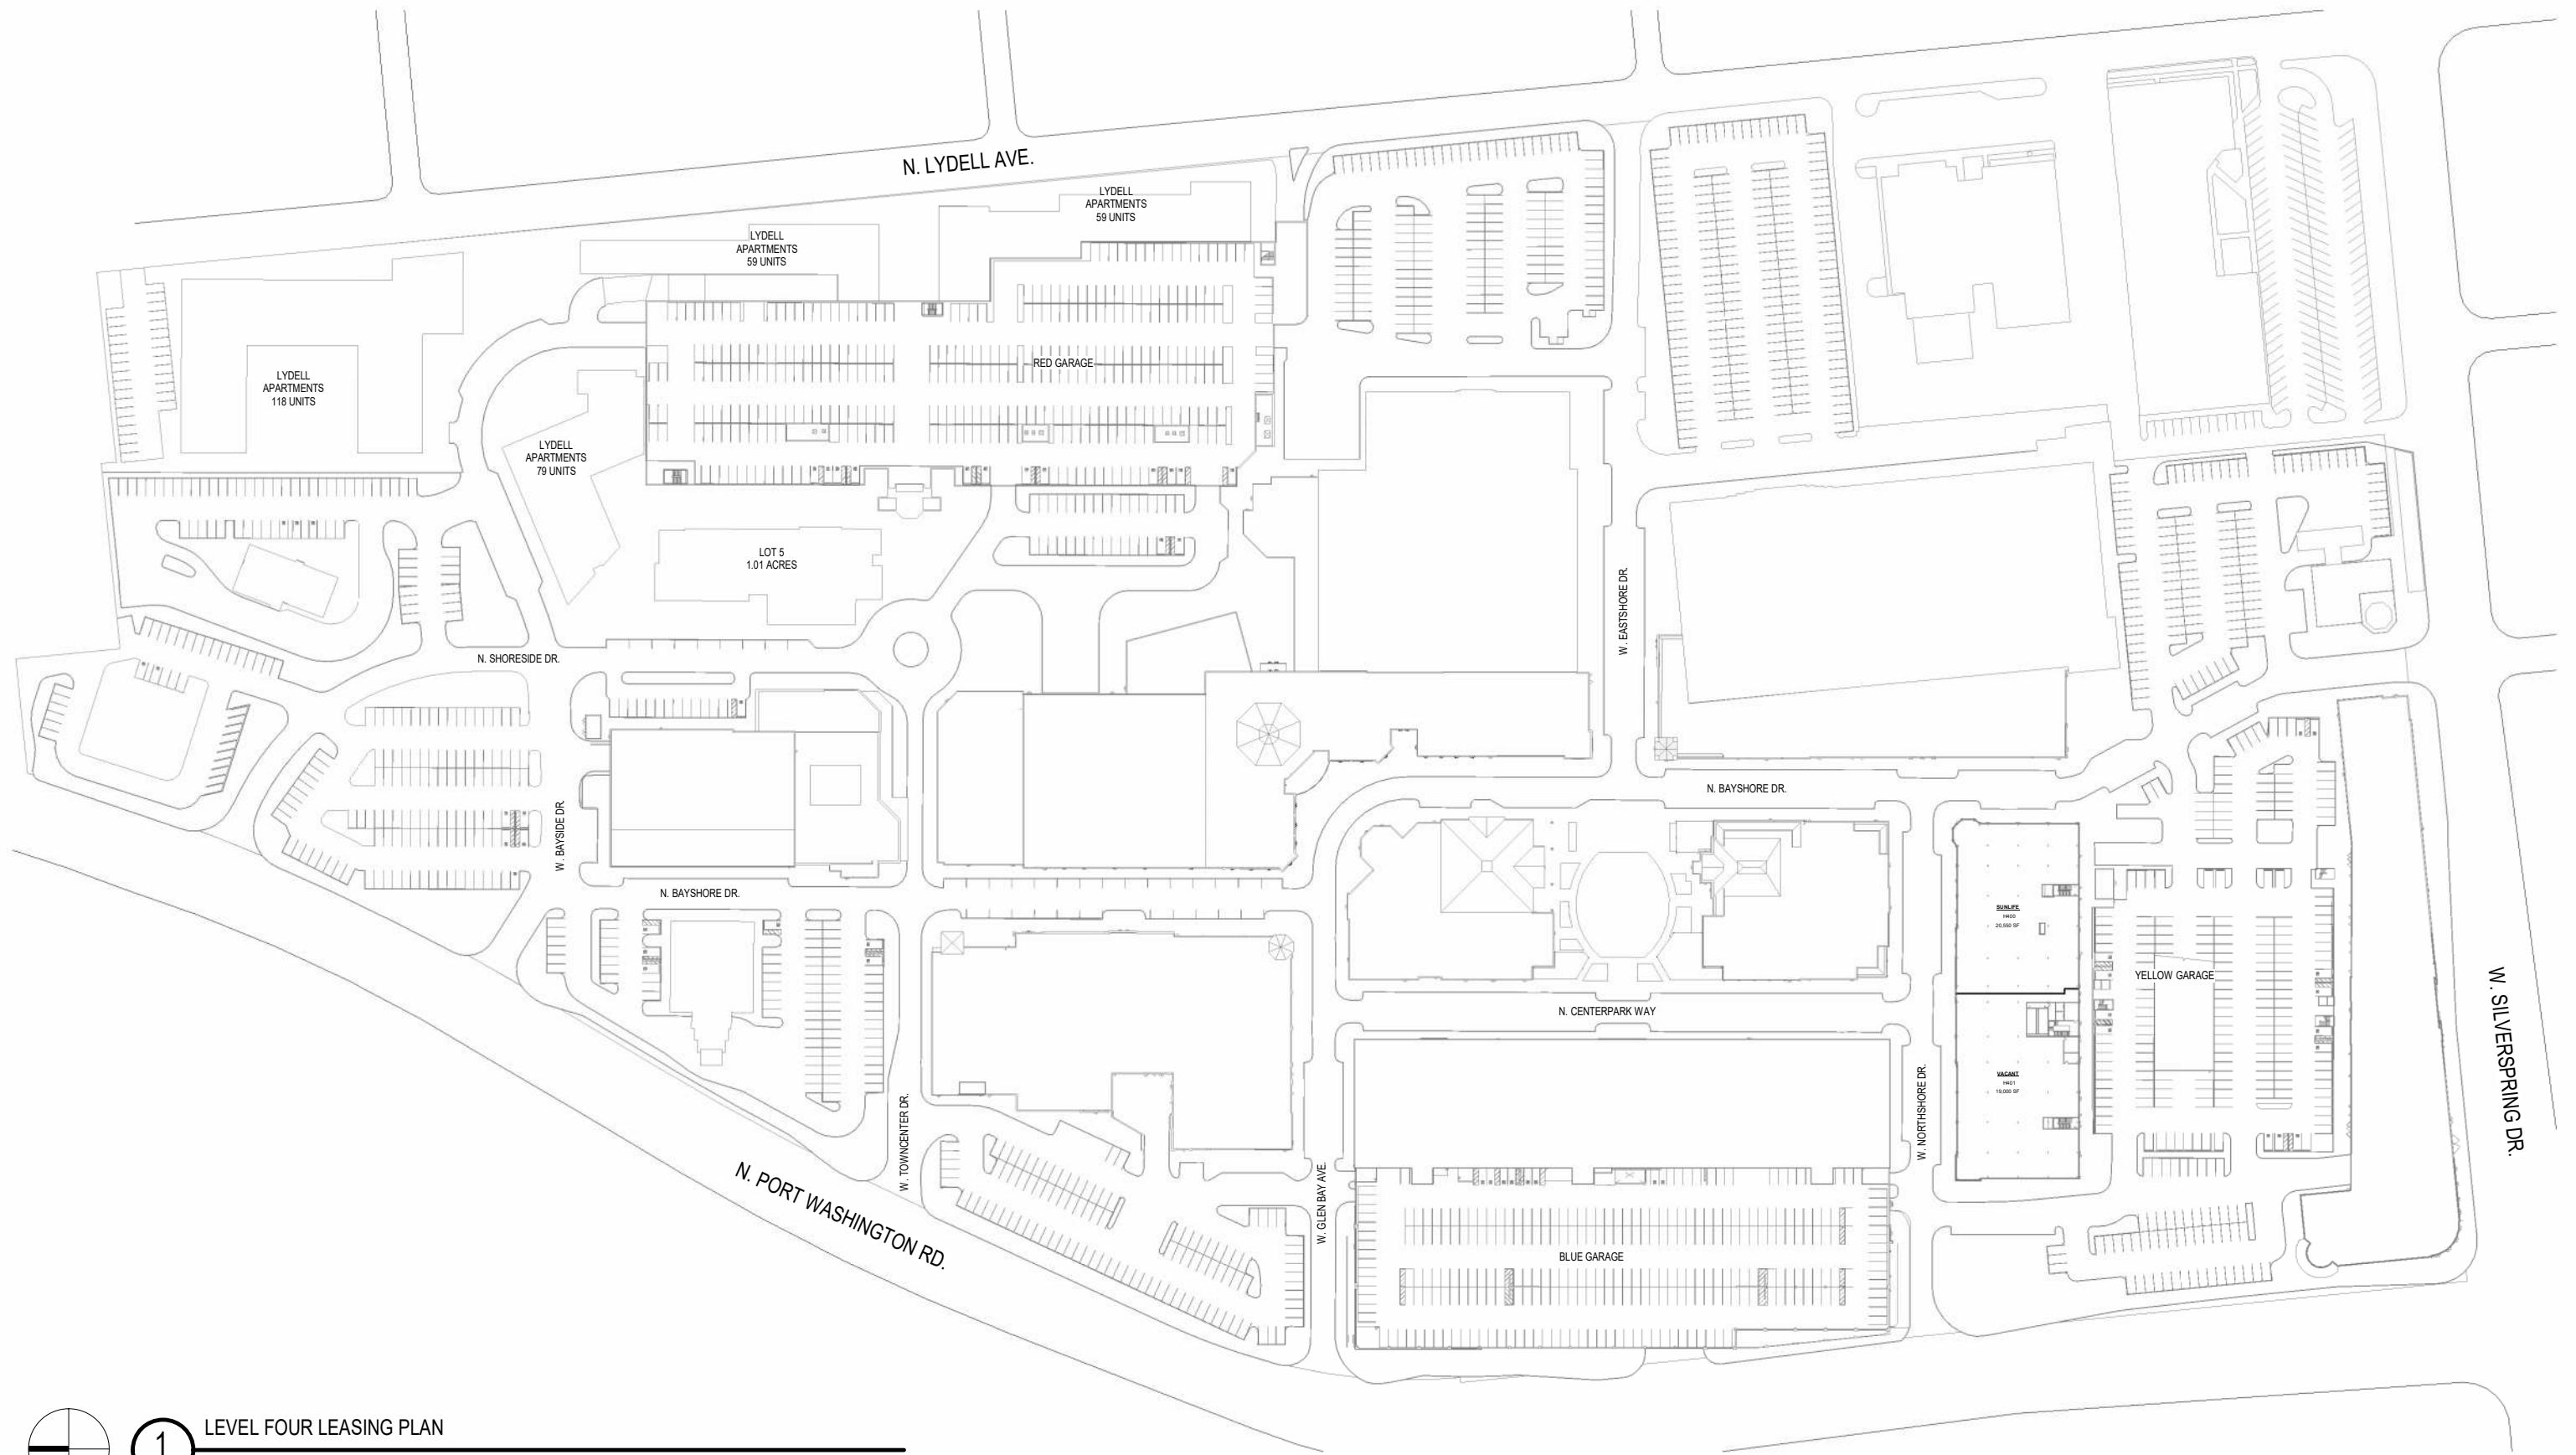

1

LEVEL FOUR LEASING PLAN

1" = 160'-0"

LEASING PLAN

CYPRESS
BAYSHORE LEASING
PLAN

A104.1 | 10/21/24