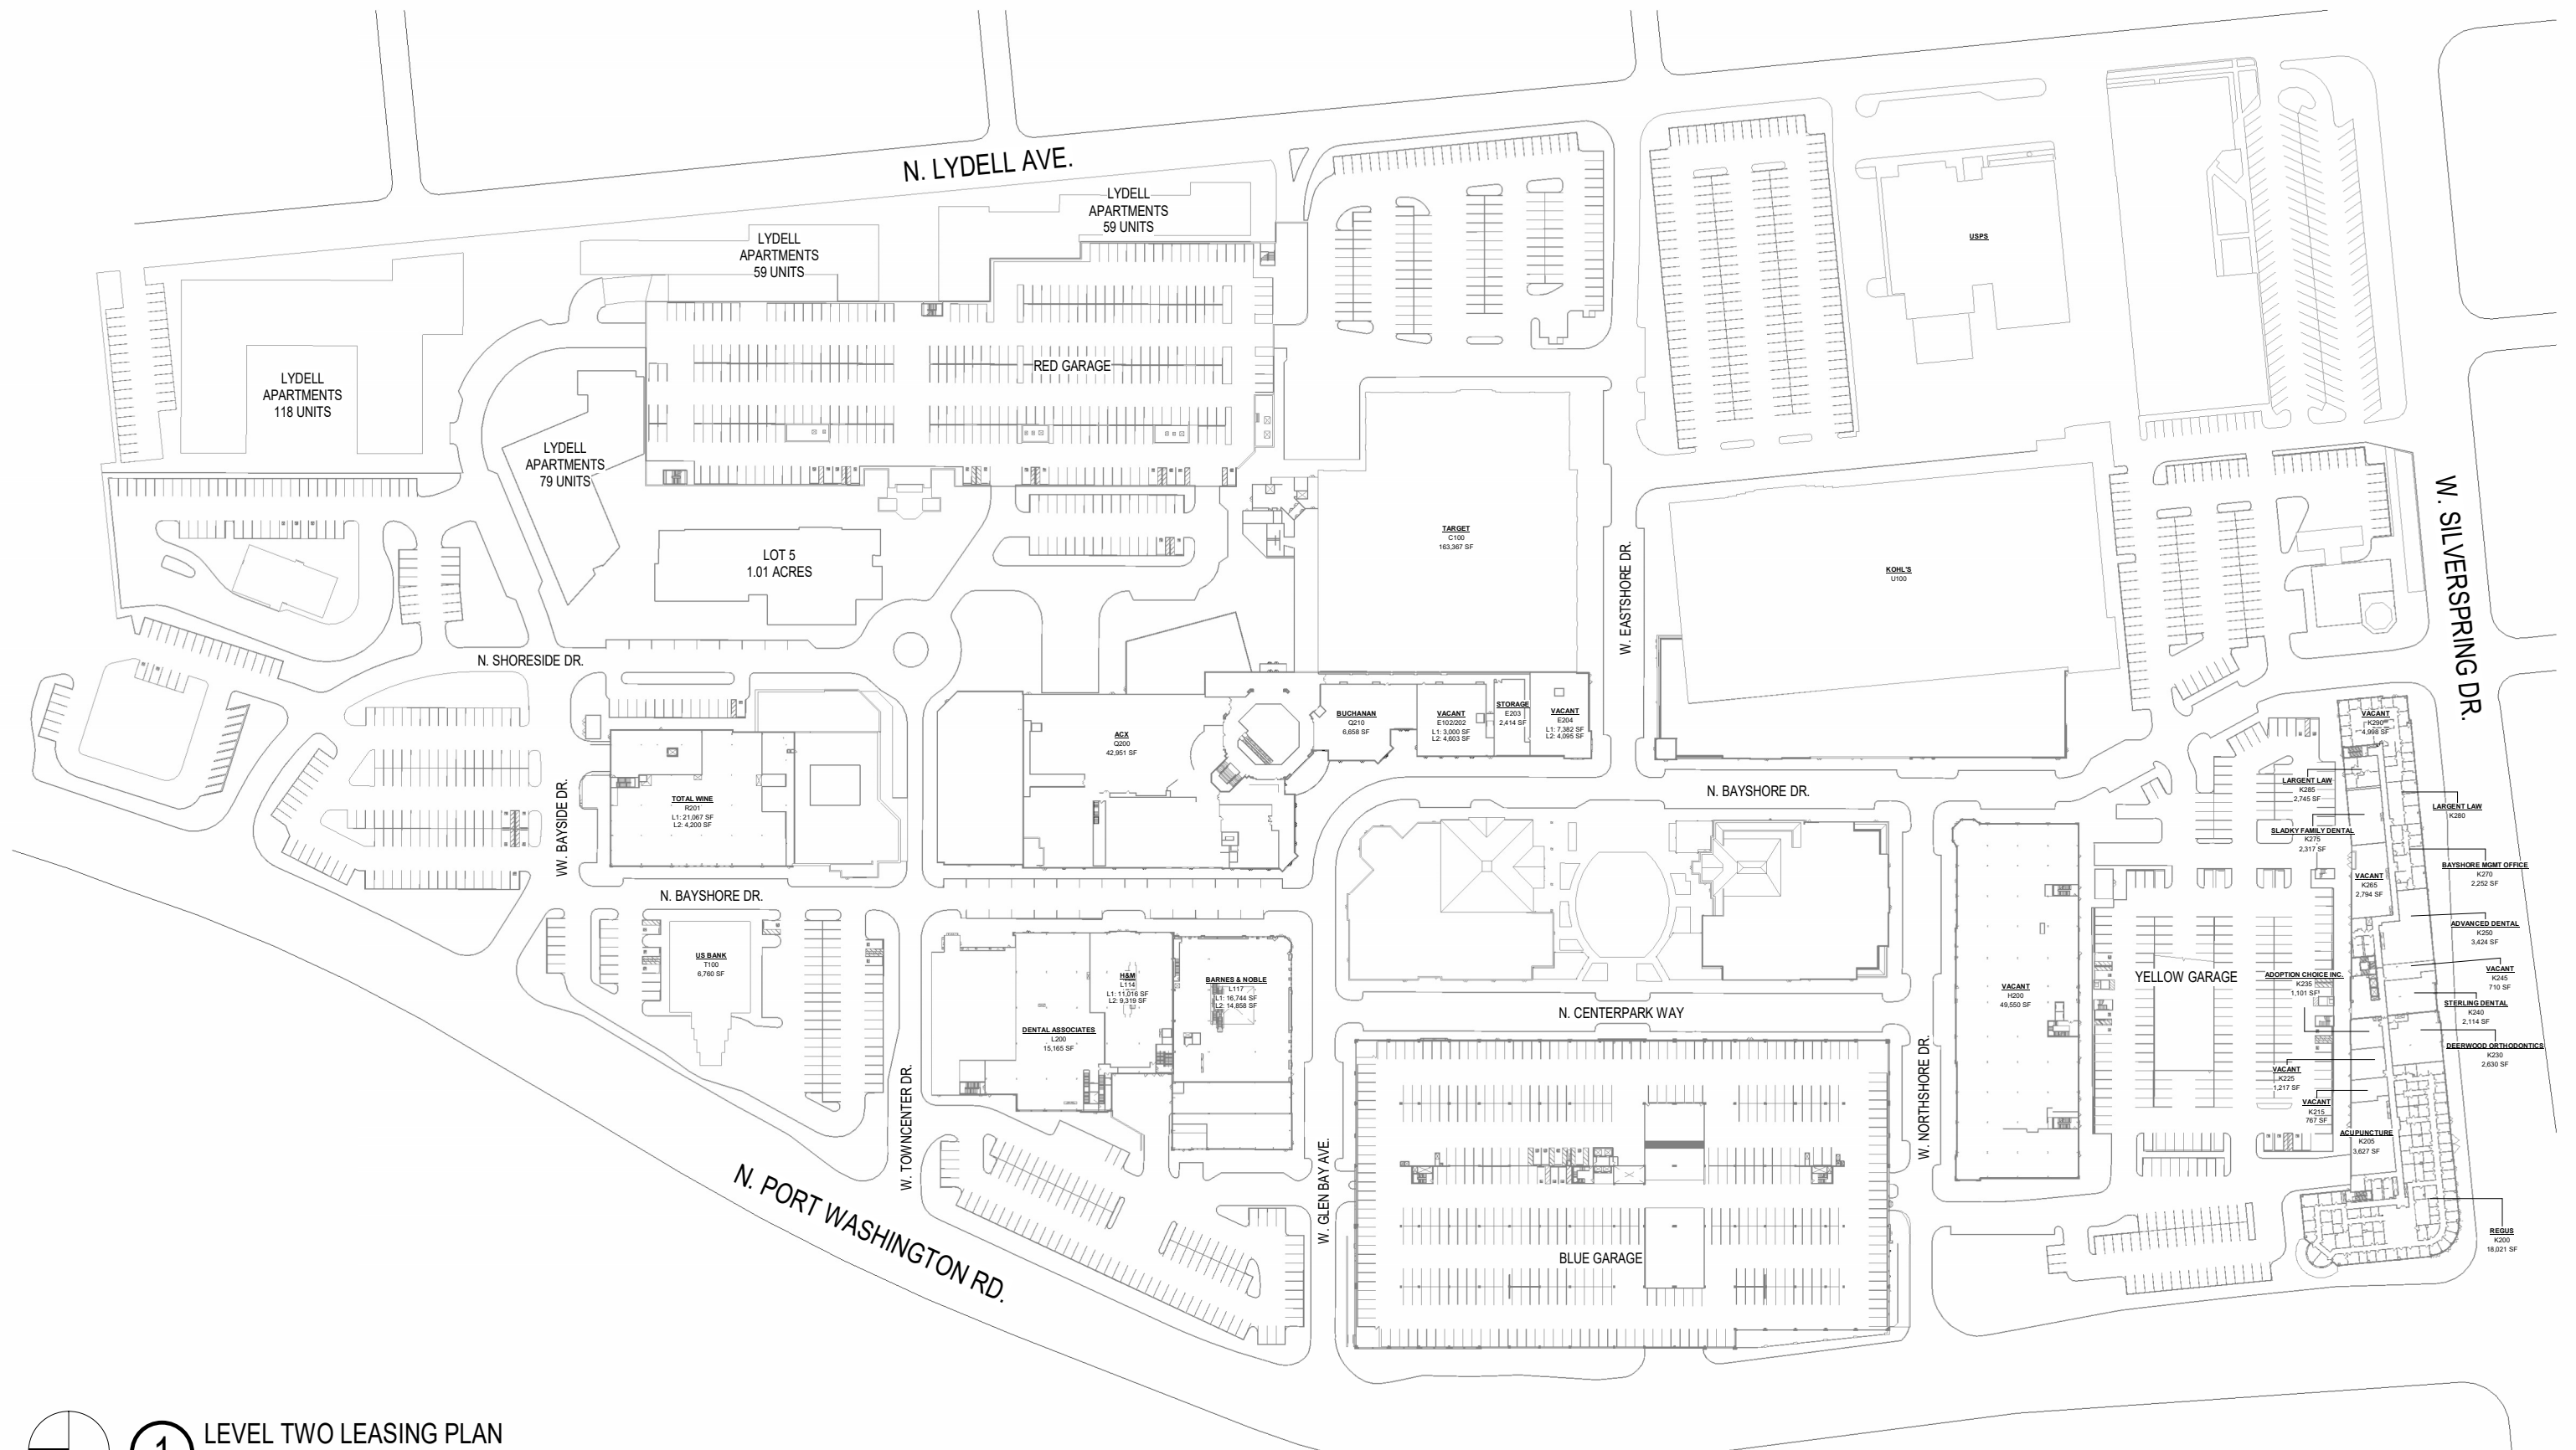

1 LEVEL TWO LEASING PLAN
1" = 160'-0"

LEASING PLAN

CYPRESS
BAYSHORE LEASING
PLAN

A102.1 | 02/26/2025