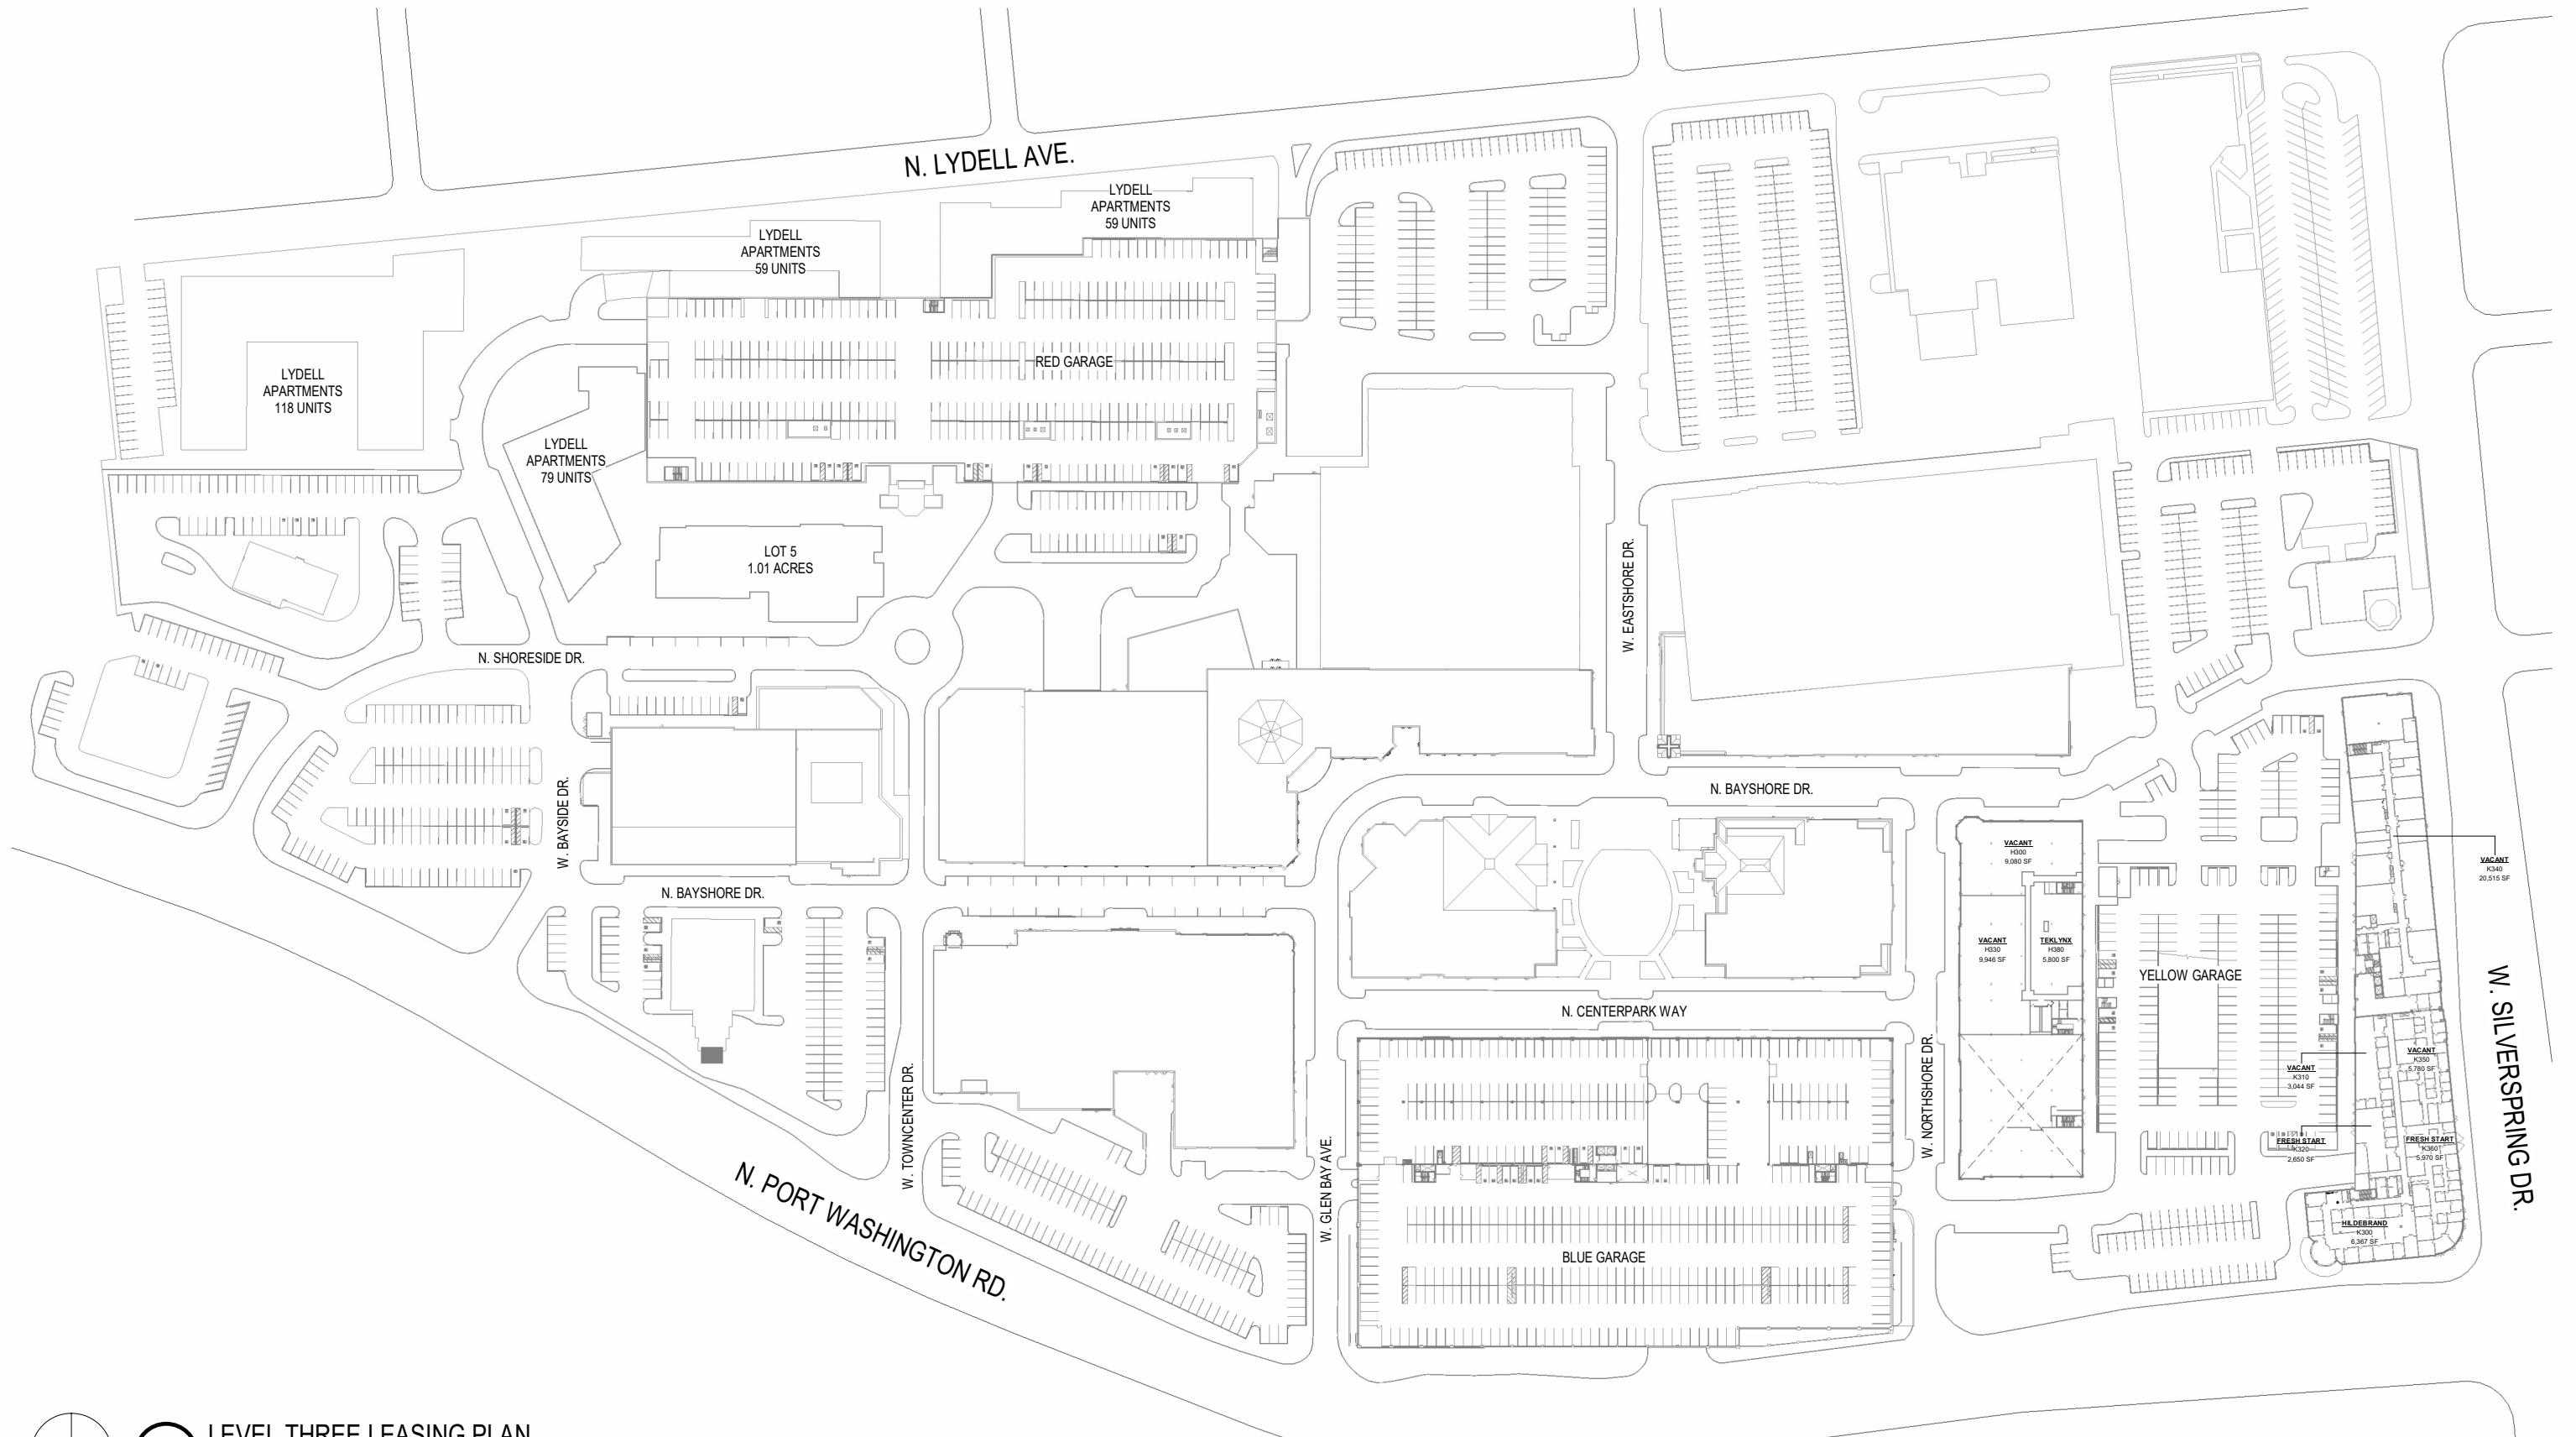

1

LEVEL THREE LEASING PLAN

1" = 160'-0"

LEASING PLAN

CYPRESS
BAYSHORE LEASING
PLAN

A103.1 | 02/26/2025