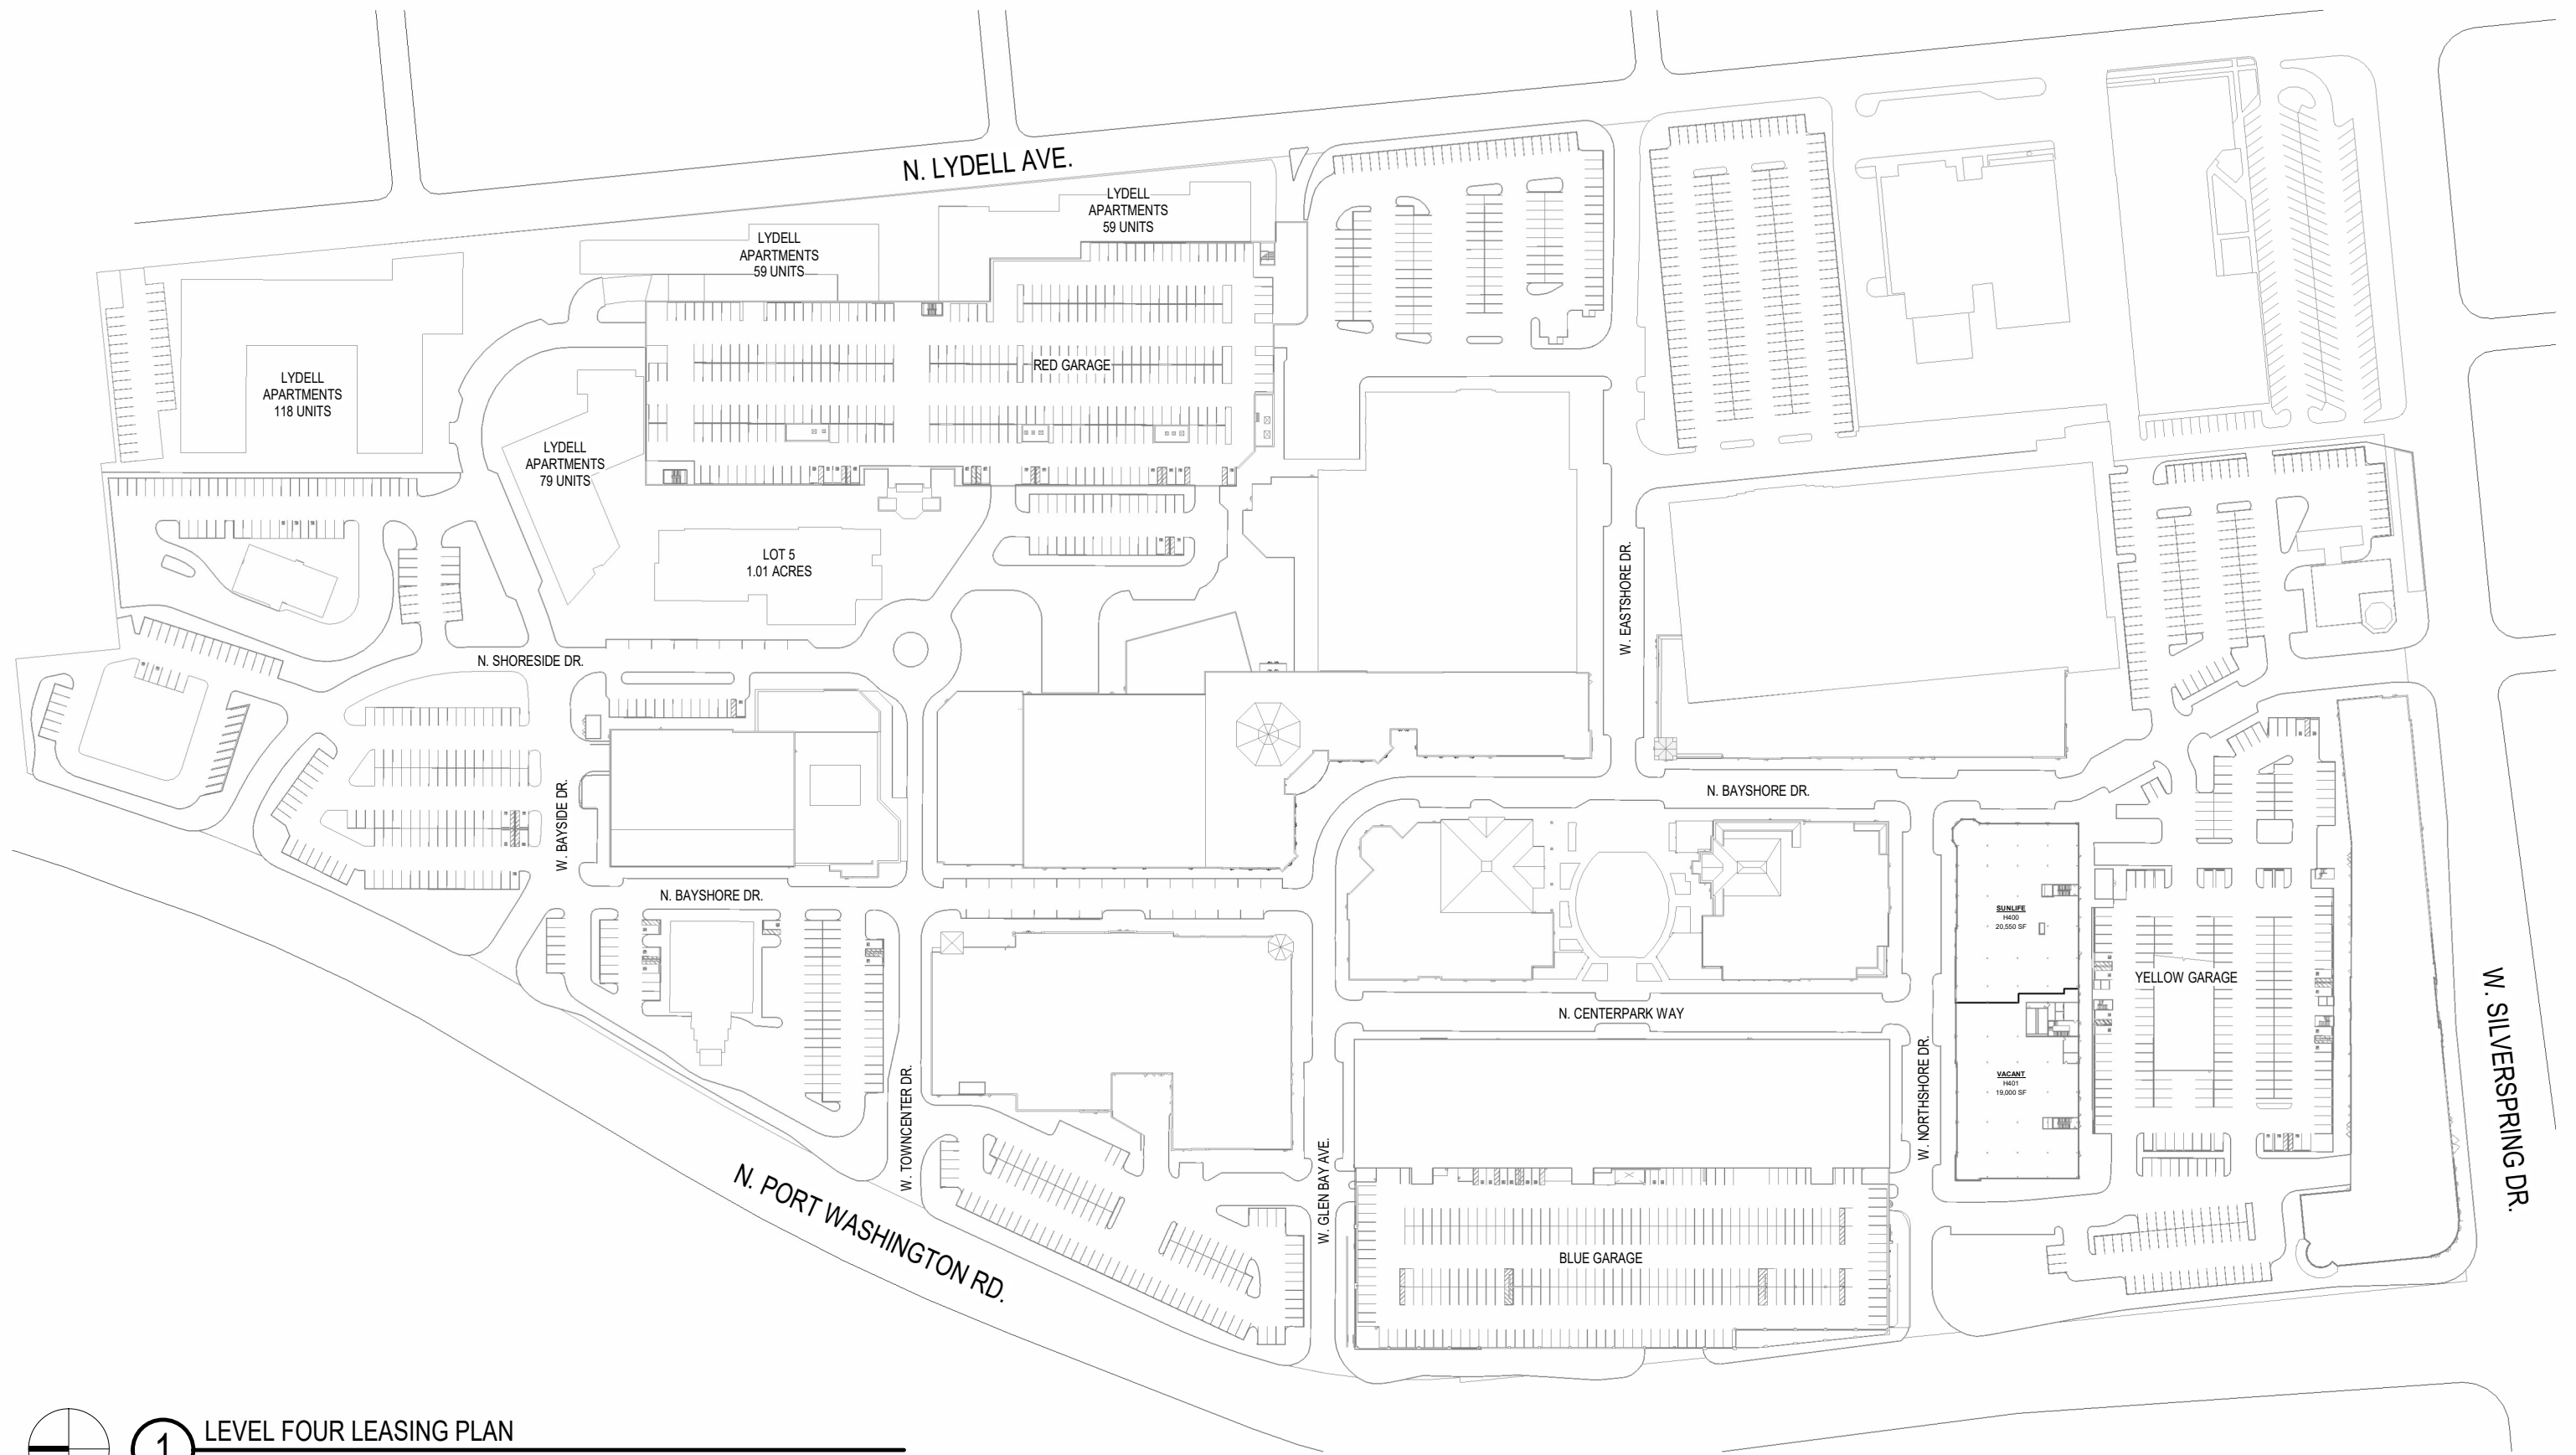

1

LEVEL FOUR LEASING PLAN

1" = 160'-0"

LEASING PLAN

CYPRESS
BAYSHORE LEASING
PLAN

A104.1 | 02/26/2025