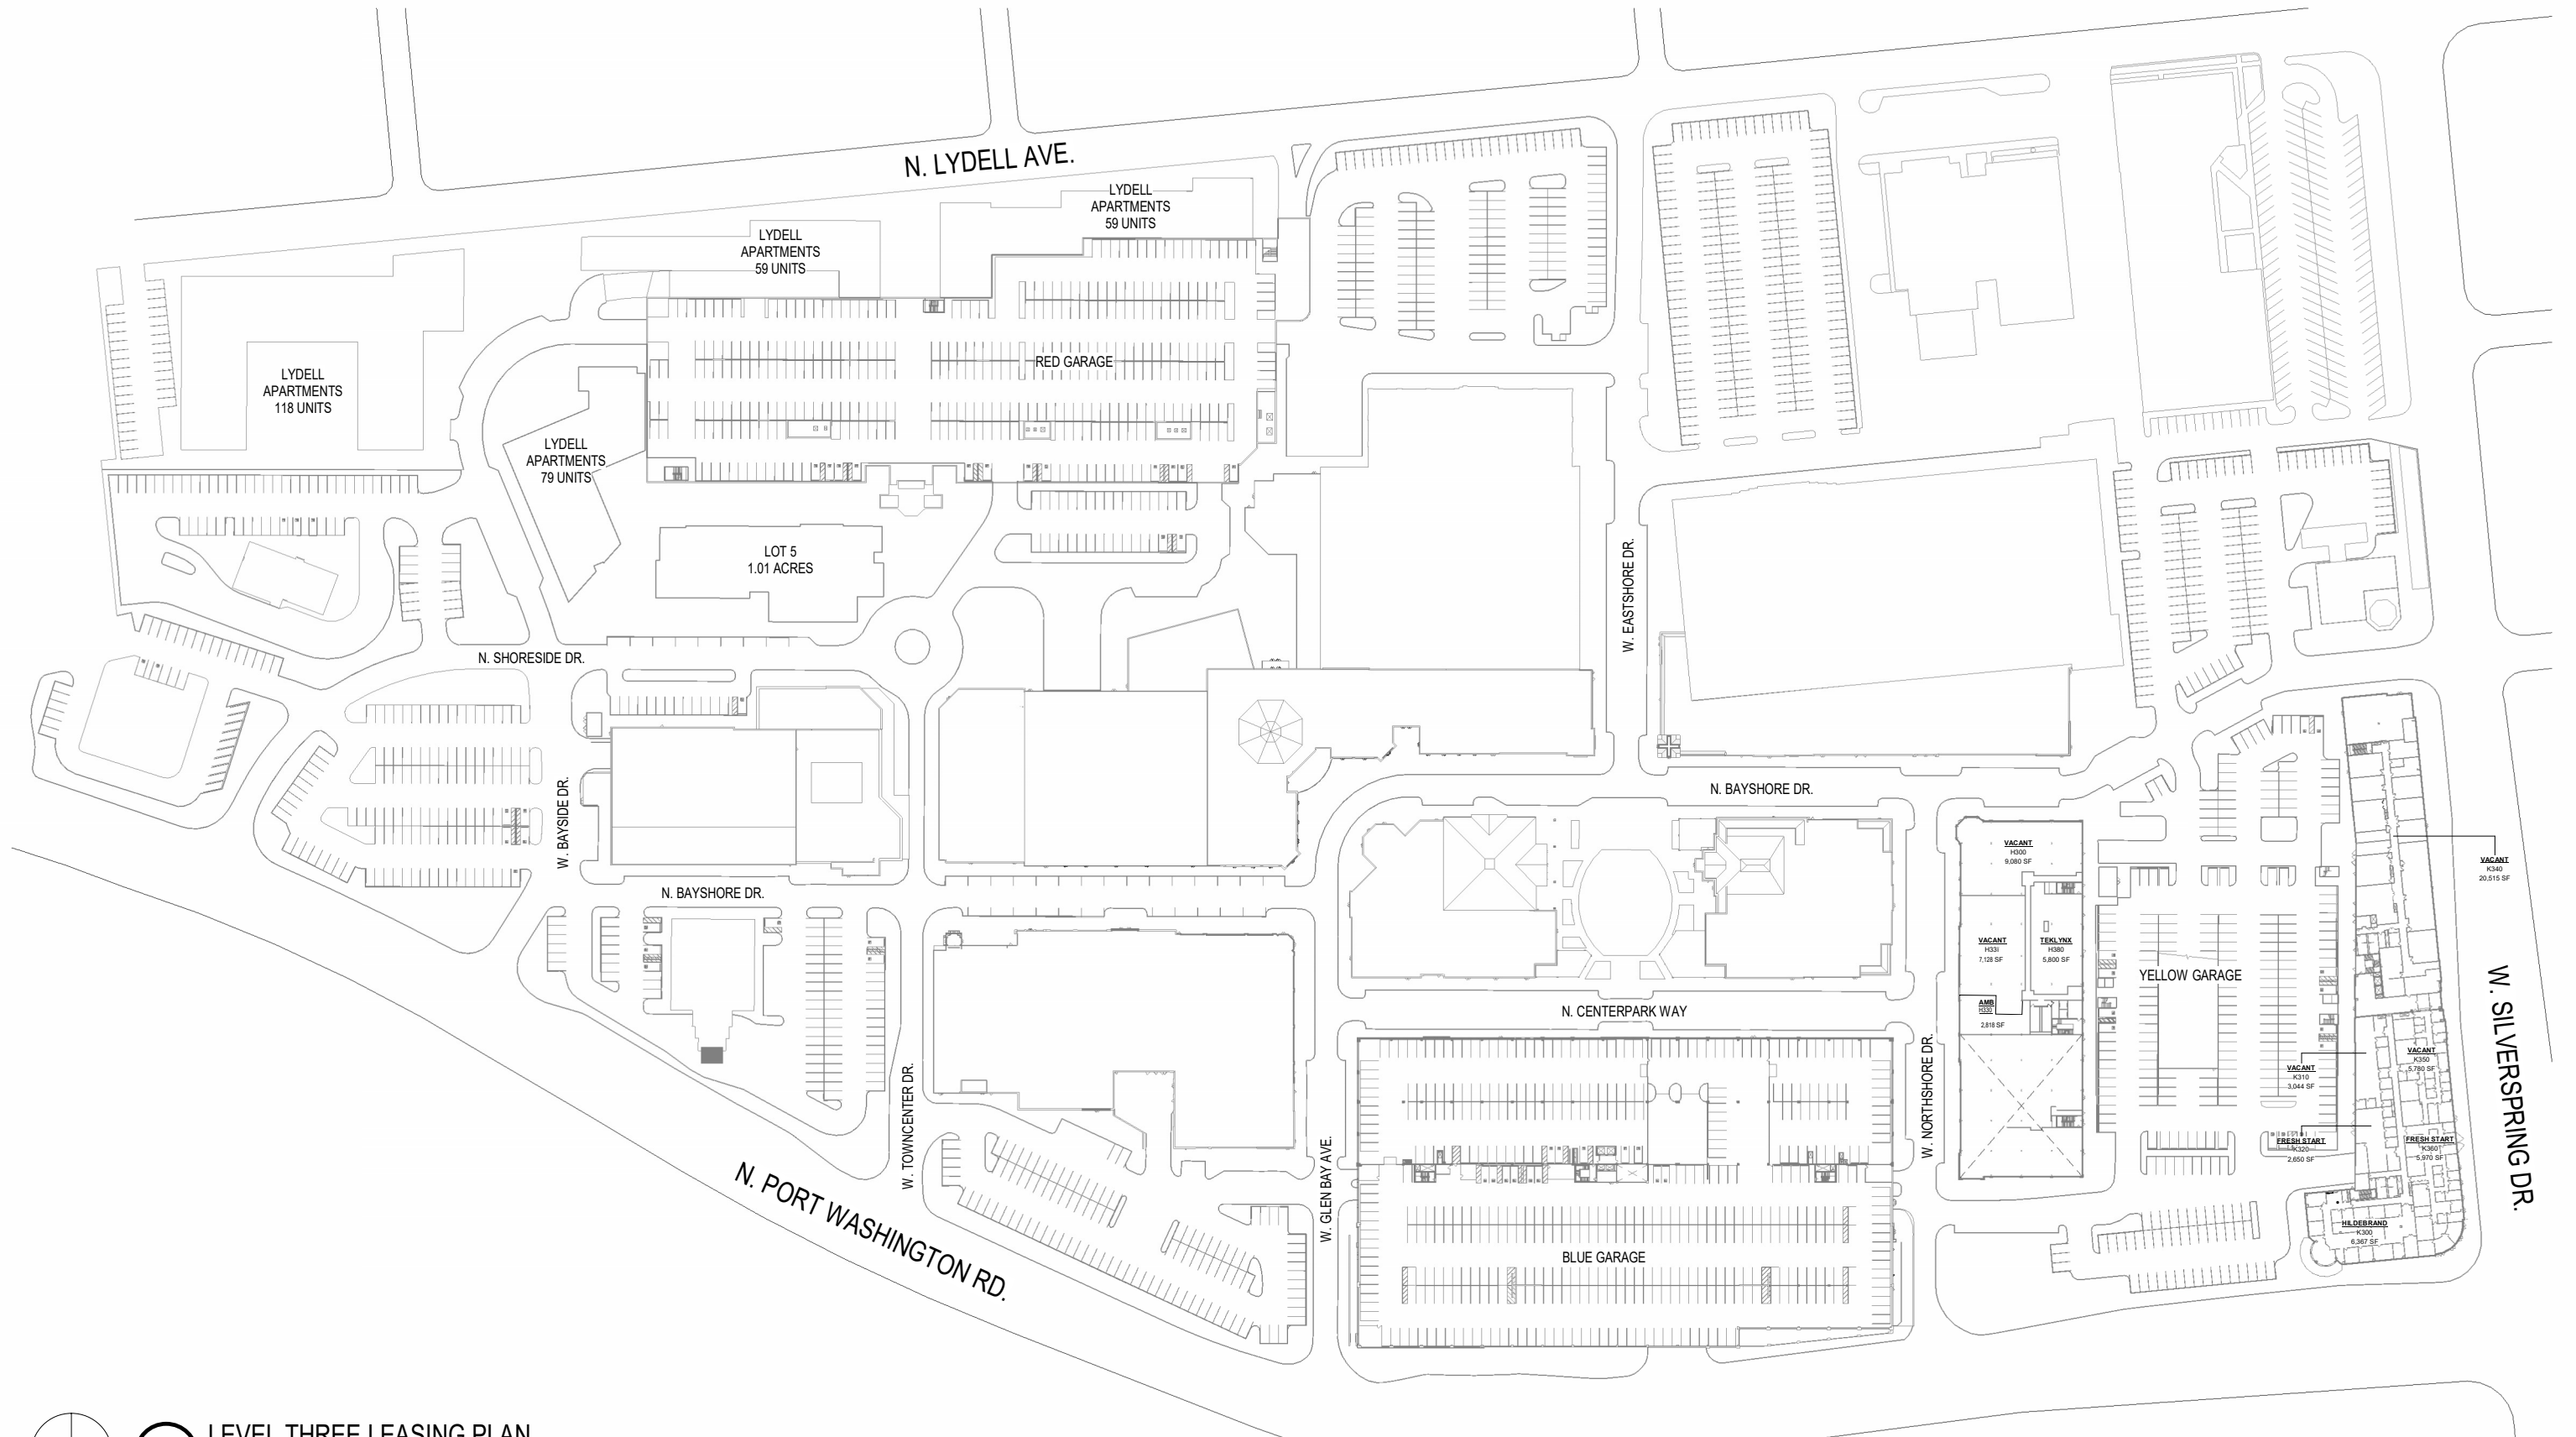

1

LEVEL THREE LEASING PLAN

1" = 160'-0"

LEASING PLAN

CYPRESS
BAYSHORE LEASING
PLAN

A103.1 | 09/29/2025