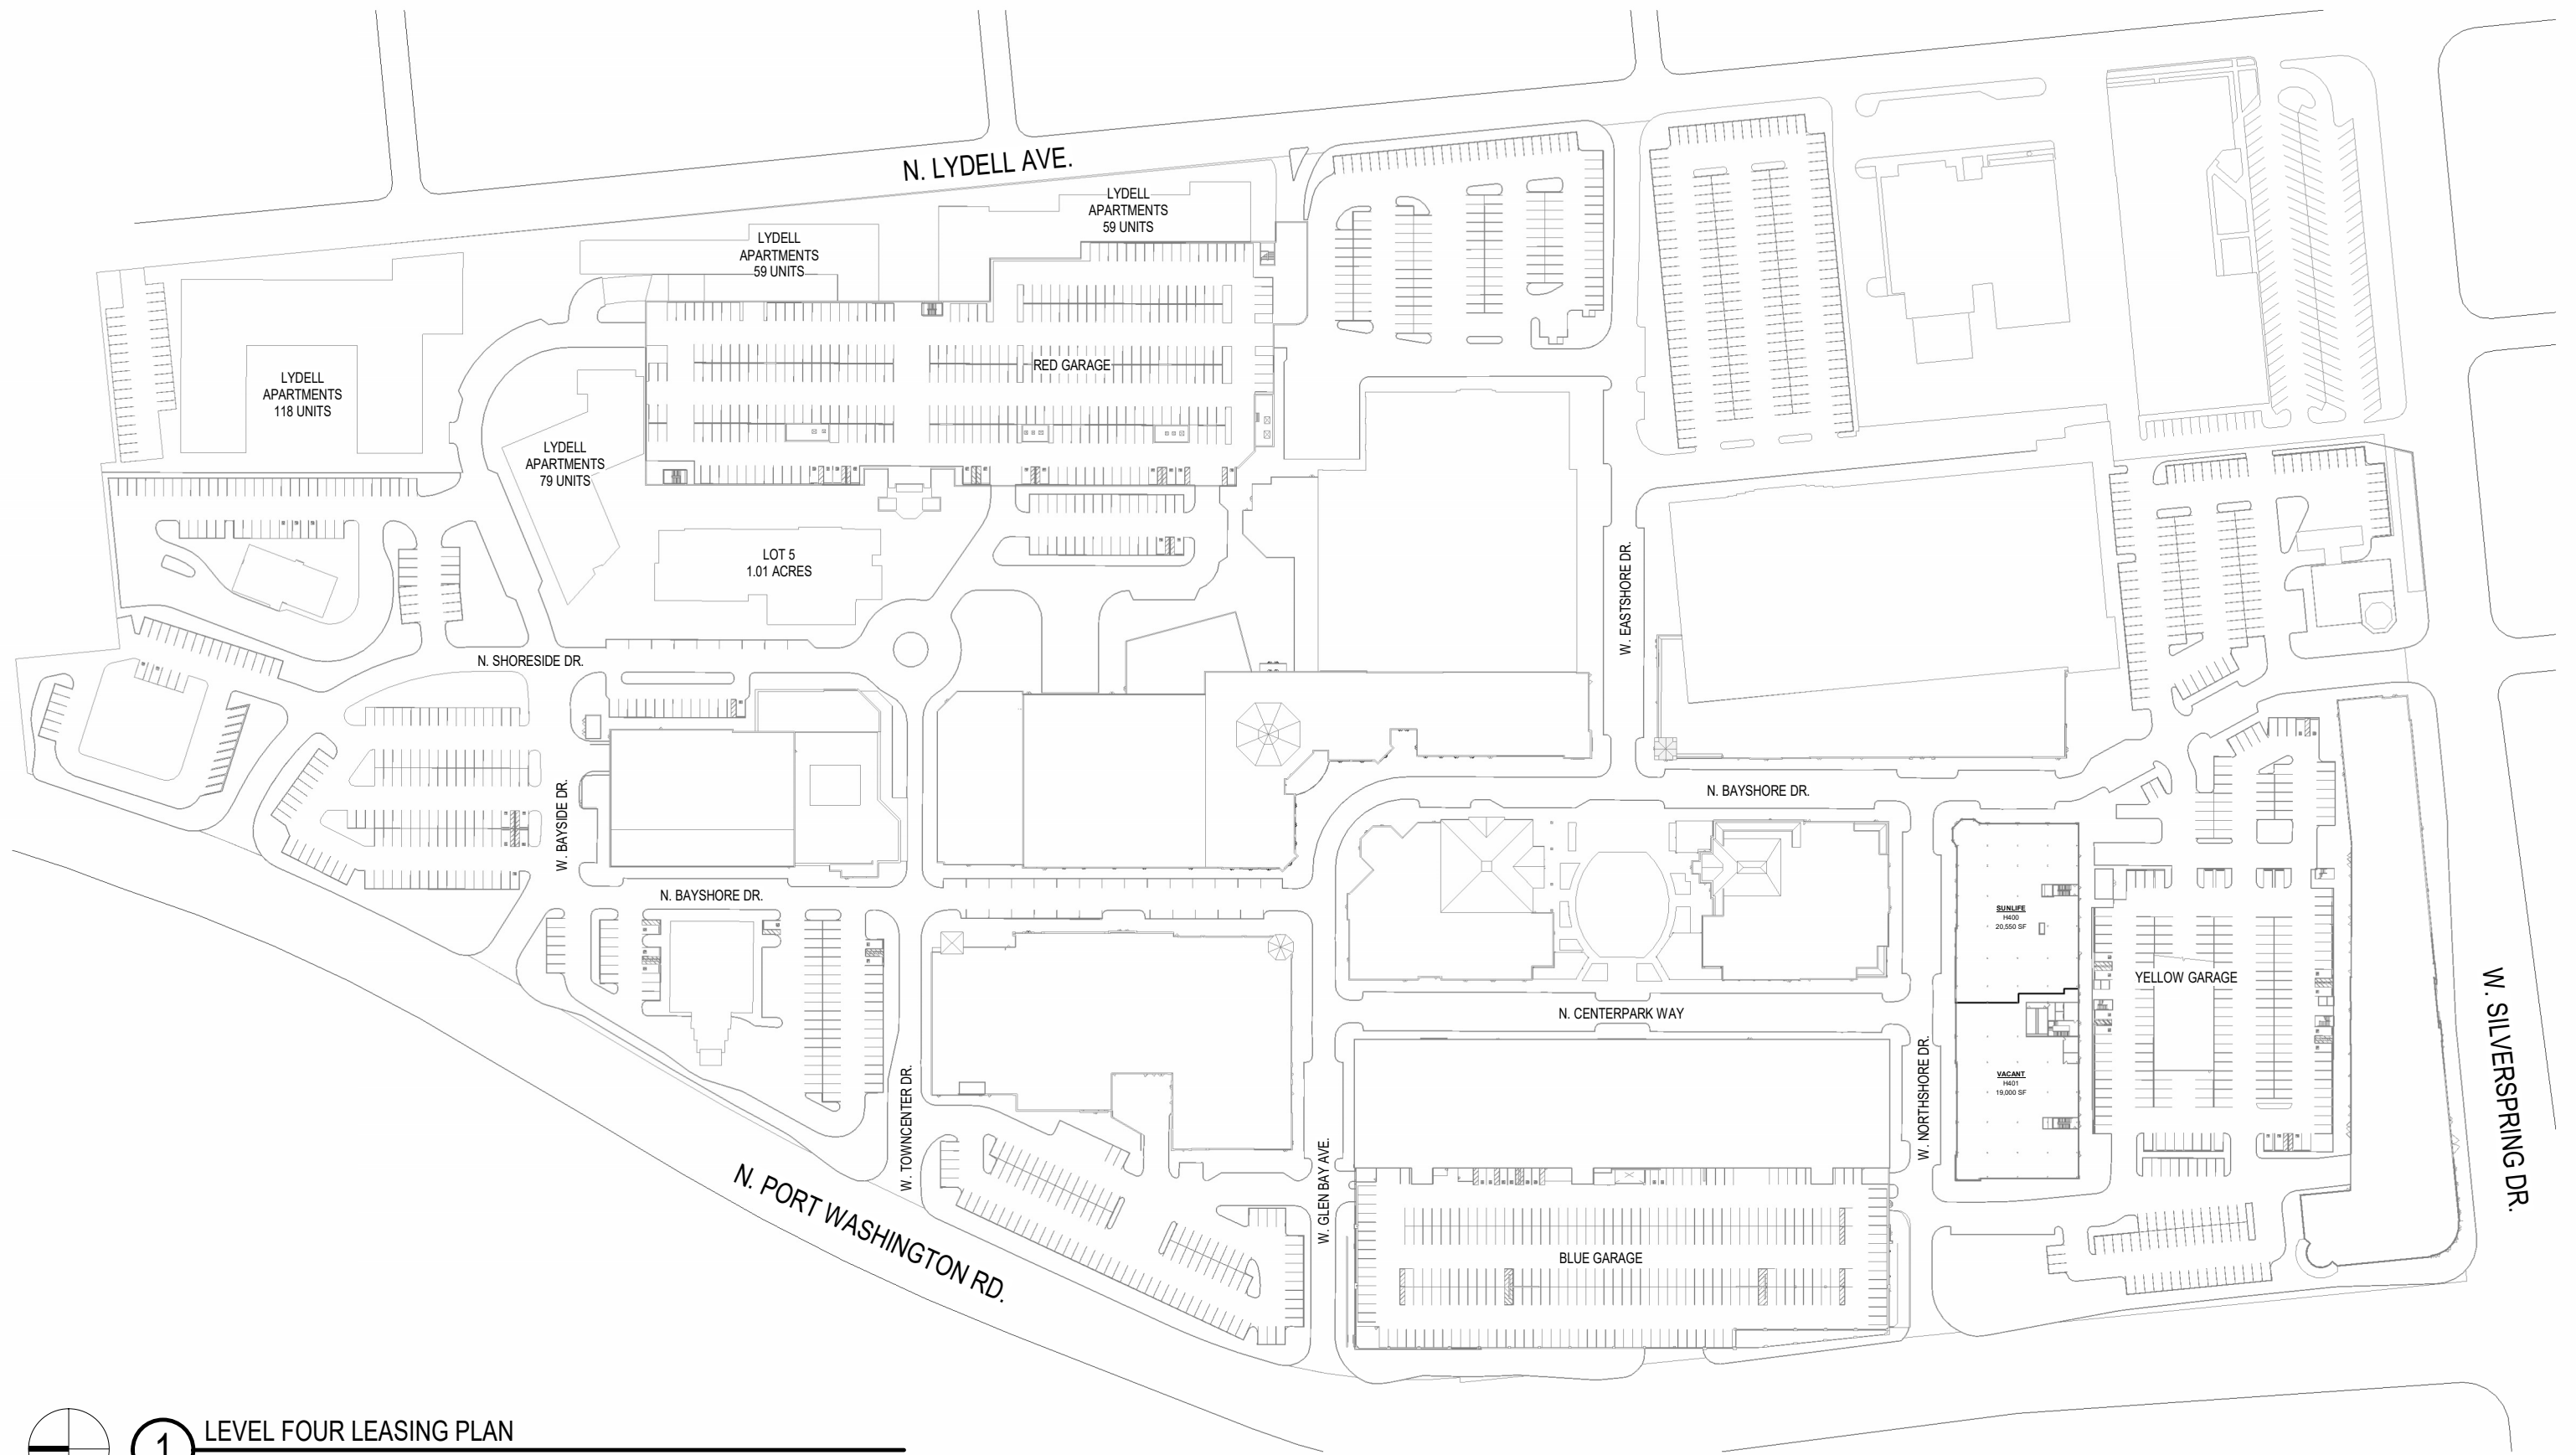

1

LEVEL FOUR LEASING PLAN

1" = 160'-0"

LEASING PLAN

CYPRESS
BAYSHORE LEASING
PLAN

A104.1 | 09/09/2025