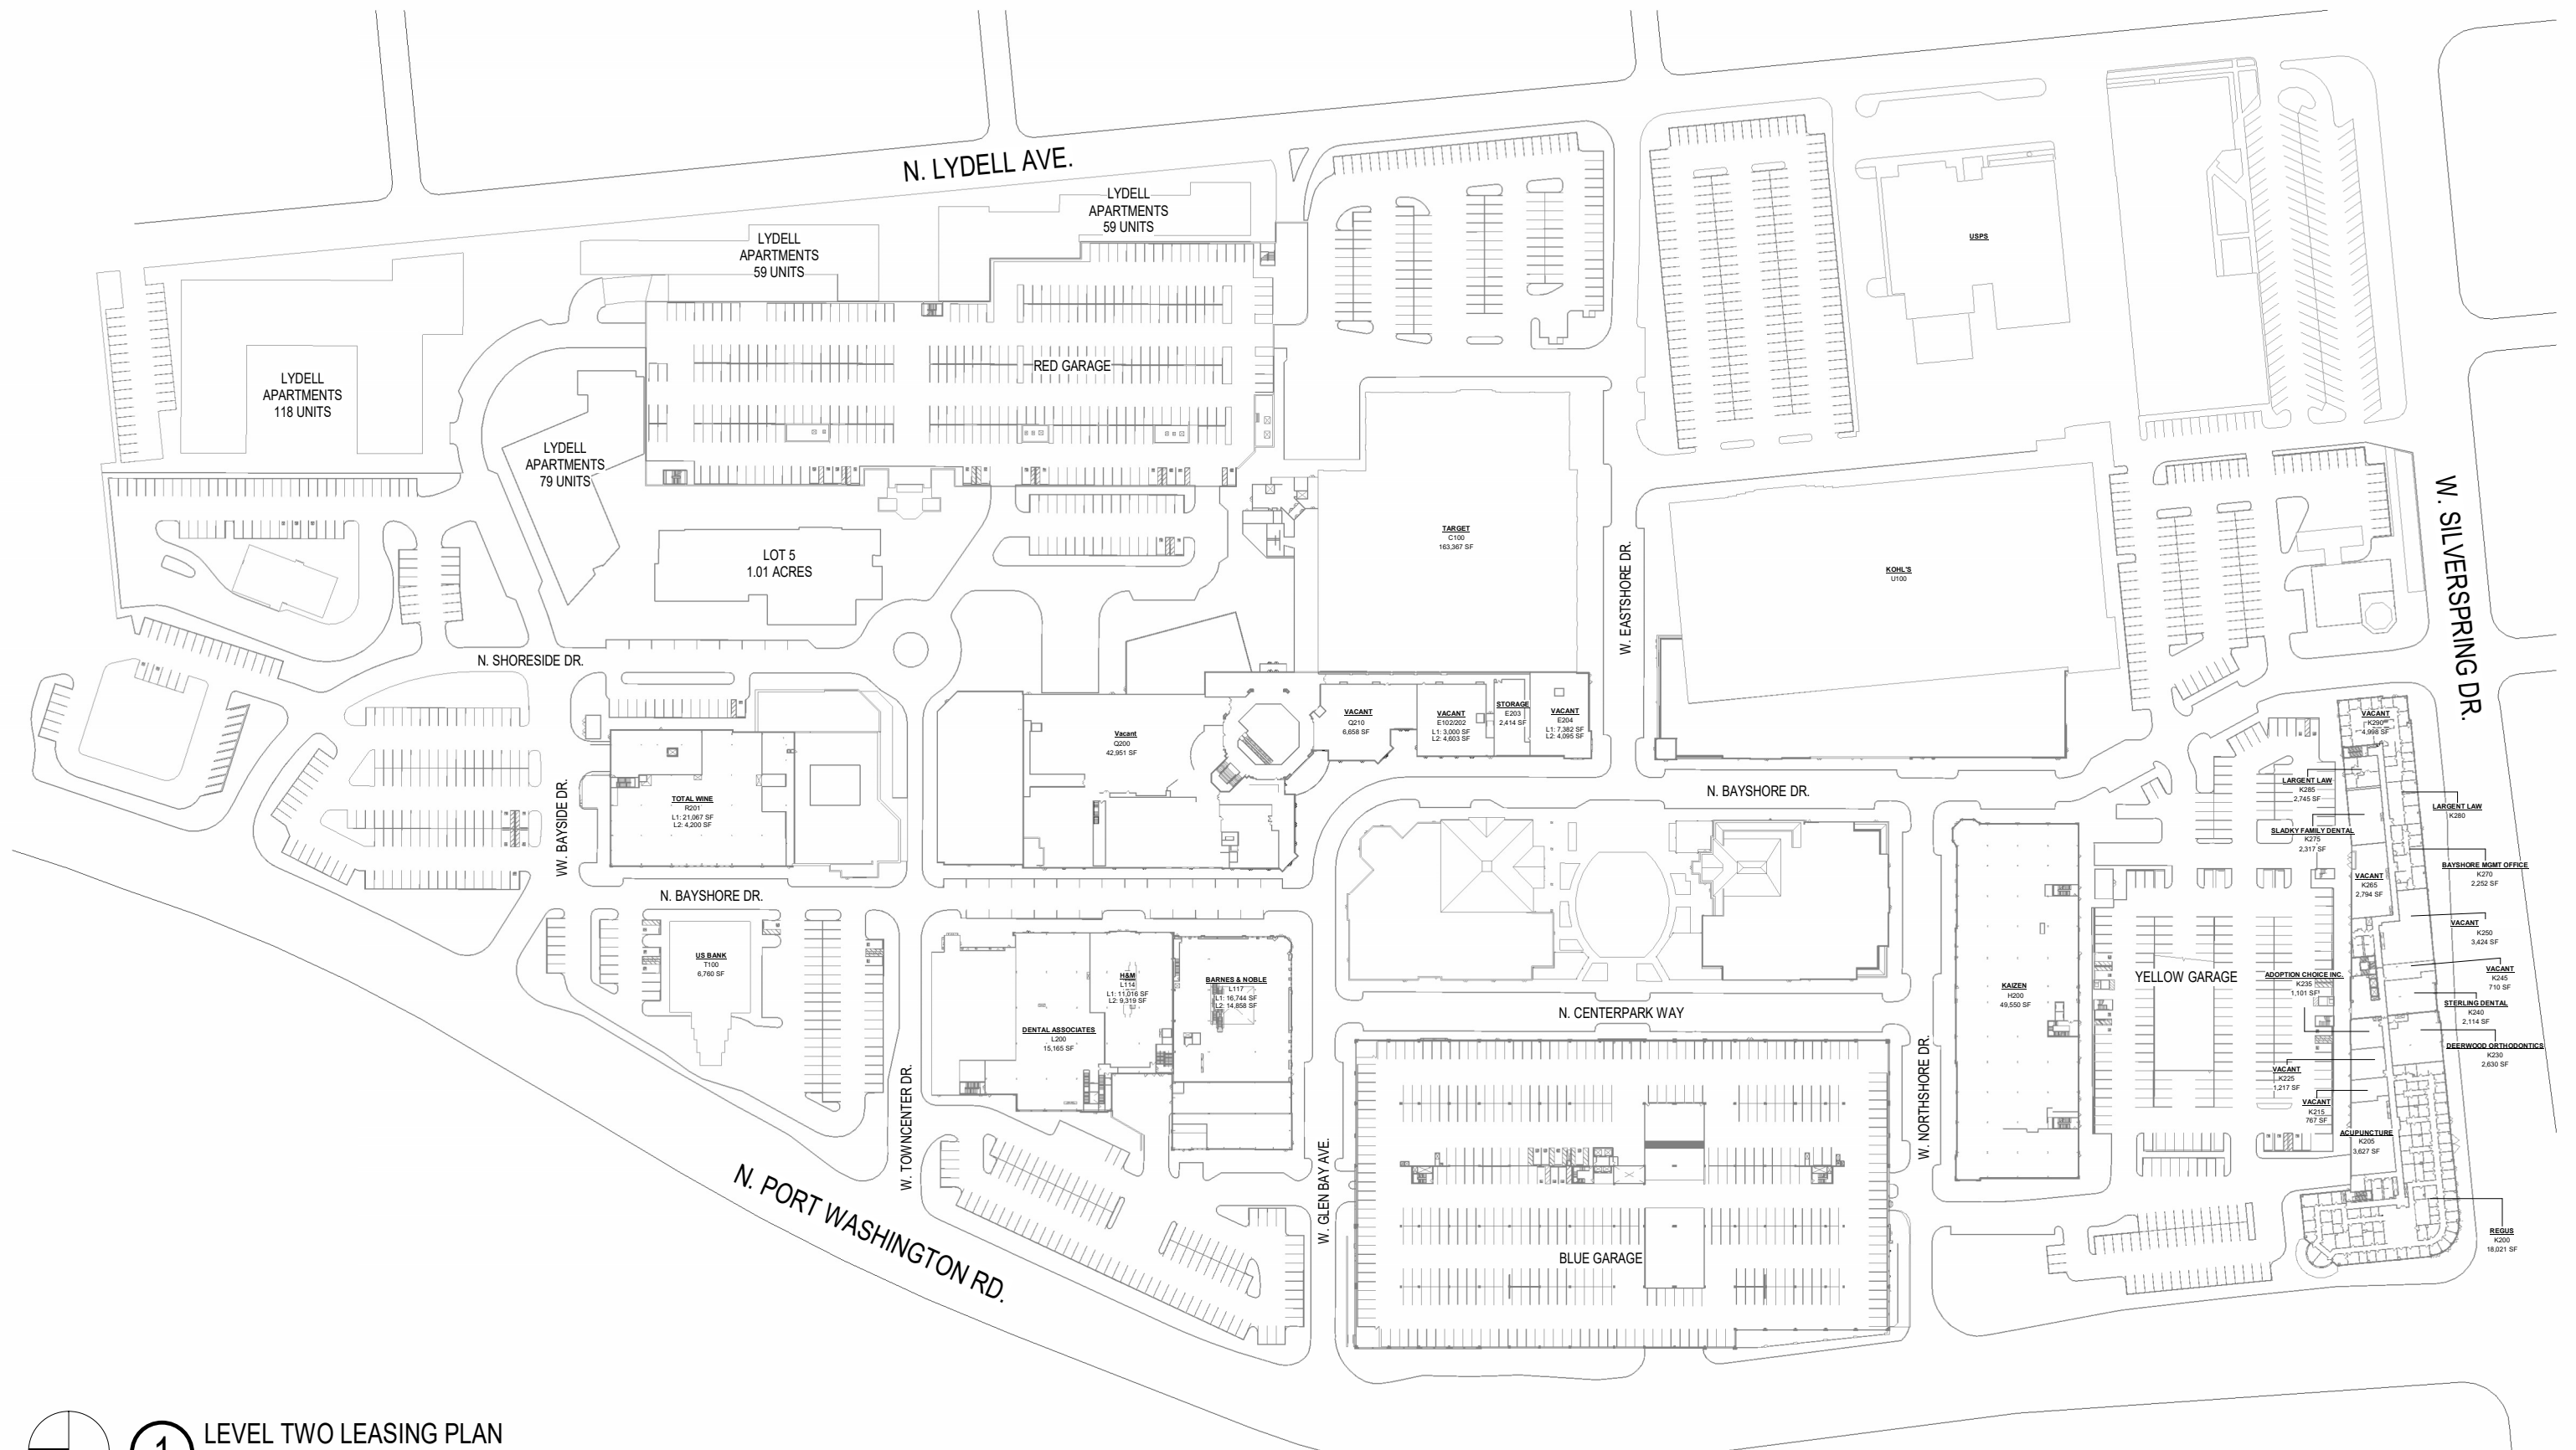

1

LEVEL TWO LEASING PLAN

1" = 160'-0"

LEASING PLAN

CYPRESS
BAYSHORE LEASING
PLAN

A102.1 | 09/09/2025